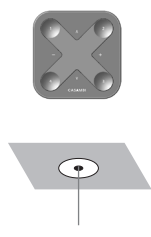

Optional

CASAMBI wall-switch **207. 00. 00. 00. 12.** (white)
207. 00. 00. 00. 10 (black)

Casambi wall-switch is a wireless user interface that can be configured via the Casambi app. The four target buttons can control a scene or an animation of the user's choice or simply one luminaire, one luminaire group or all lights together if so desired. Up to 4 groups may be separately programmed. It comes with a wall mounting plate. The switch may be also used on its own as it is attached to the wall plate using magnets.

Ceiling fixation for mounting version A **200. 00. 00. 00. 12** (white)

Consisting of a cavity ceiling box with 80mm round metal cover. Applicable to mounting version A.