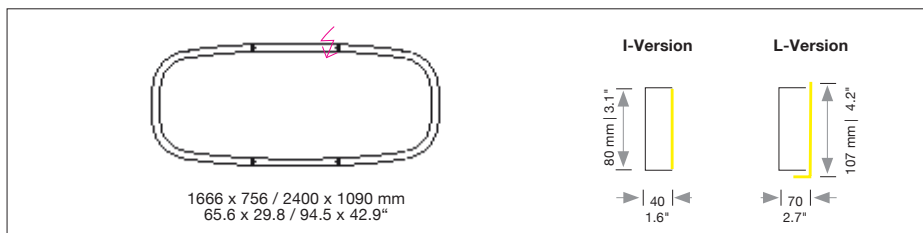

SOFT SQUARE

Housing: Aluminium profile, integrated (I) or L-shaped opal diffuser (L)

Design: SATTLER

Sizes	Size: L x W x H mm	Inches	LED Watt	Lumen¹⁾	Weight²⁾ kg / lbs	Item No.	LED	Dimming	LED	Finishes	Power supply cable	Mounting version		
I-Version	1666 x 756 x 80	65.6 x 29.8 x 3.1	87	5.816	15 / 33.1	825.	x x x.	x x.	x x.	x x.	x x x.	x		
	2400 x 1090 x 80	94.5 x 42.9 x 3.1	120	8.481	17 / 37.5	837.	x x.	x x.	x x.	x x.	x x x.	x		
L-Version	1666 x 756 x 107	65.6 x 29.8 x 4.2	87	6.309	15 / 33.1	824.	x x.	x x.	x x.	x x.	x x x.	x		
	2400 x 1090 x 107	94.5 x 42.9 x 4.2	120	9.152	17 / 37.5	836.	x x.	x x.	x x.	x x.	x x x.	x		
LED 24V CRI > 90		Standard: Neutral-white	4000 K	x x x.	40.	x x.	x x.	x x.	x x.	x x x.	x			
		Optional:	Warm-white	3000 K	x x x.	30.	x x.	x x.	x x.	x x x.	x			
			Extra warm-white	2700 K	x x x.	27.	x x.	x x.	x x.	x x x.	x			
			Tunable white*	2700 - 6500 K	x x x.	80.	x x.	x x.	x x.	x x x.	x			
			RGB colour control*		x x x.	60.	x x.	00.	x x.	x x x.	x			
		RGB + Neutral-White*	4000 K	x x x.	60.	x x.	40.	x x.	x x x.	x				
* (only in combination with dimming DMX, DALI, CASAMBI) Combinations up to two stripes of LED possible														
Dimming		Standard: Without Dimmer		x x x.	x x.	01.	00.	x x.	x x x.	x				
		Optional:	DMX	x x x.	x x.	31.	00.	x x.	x x x.	x				
			1 - 10 V	x x x.	x x.	41.	00.	x x.	x x x.	x				
			0 - 10 V	x x x.	x x.	51.	00.	x x.	x x x.	x				
			DALI	x x x.	x x.	61.	00.	x x.	x x x.	x				
			CASAMBI	x x x.	x x.	81.	00.	x x.	x x x.	x				
ENOCEAN wireless push button	x x x.	x x.	91.	00.	x x.	x x x.	x							
Finish		Standard:	12 white, powder coated, similar RAL 9003	11 white, similar RAL 9010	10 black fine textured	30 anthracite fine textured	32 crocodile black	33 sand silver fine textured						
		Optional (Powder coated):	34 bronze satined	35 gold	36 brass	37 bronze fine textured	38 copper							
			Optional (Premium):	22 aluminium polished	27 brush-finished aluminium	44 wood veneer, white borders	XX Custom finish	x x x.	x x.	x x.	x x.	--.	x x x.	x
Power supply cable		Standard:	Z 70 Silver	Z 71 white	Z 72 grey	Z 73 black								
		Optional:	Z 74 orange	Z 75 red	Z 76 green	Without power cable	000	x x x.	x x.	x x.	x x.	x x.	--.	x

Technical data is subject to change. Errors and omissions excepted 1) Net lumen output: Losses due to diffusers and reflectors are considered. Lumen values refer to an ambient temperature of max. 35° C / 95° F. 2) Weight of lights without remote technical unit or canopy.