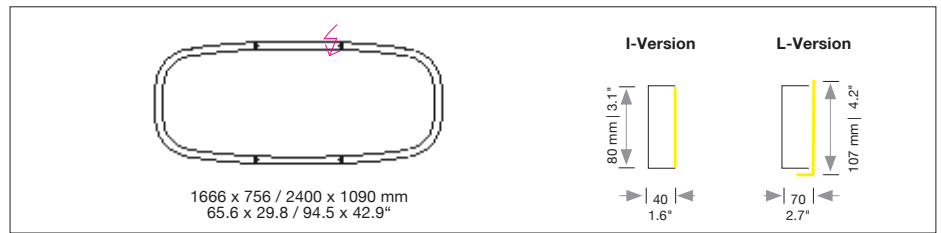

SOFT SQUARE

Housing: Aluminium profile, integrated (I) or L-shaped opal diffuser (L)
Design: SATTLER