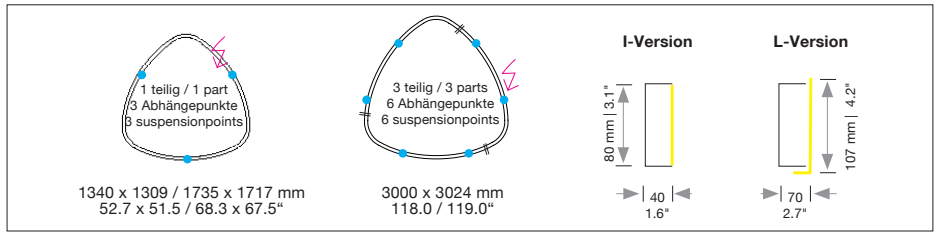

SOFT DELTA

Housing: Aluminium profile with integrated or L-shaped opal diffuser
Design: SATTLER

Mounting Version

3/6-point suspension with external power supply unit in suspended ceiling

3/6-point suspension with external power supply unit in separate canopy

Up to 1735 x 1717 3 steel cables. suspension through canopy

Up to 1735 x 1717 3 current-carrying steel cables. Only 1 strip LED possible. Not in combination with RGB.

Up to 1735 x 1717 3 current-carrying steel cables and cavity wall box. Not in combination with RGB.

Suspension with pendant canopy PB 366 and **3/6 steel cables** (a) 5000 mm / 196.8" + (b) 3000 mm / 118.1"

Suspension with pendant canopy PB 366 and **3/6 current-carrying steel cables.** (a) 5000 mm / 196.8" + (b) 3000 mm / 118.1" Not in combination with RGB.

Direct ceiling mounting **3/6 points** (white) 50mm / 1.9" with external power supply unit in

Direct ceiling mounting **3/6 points** (white) 50mm / 1.9" with external power supply unit in

Up to 1735 x 1717 . Suspension point as clamping unit with 3 current-carrying cables and remote technical unit in suspended ceiling.

Item No.	LED	Dimming	LED	Finishes	Power supply cable	Mounting version
X X X.	X X.	X X.	X X.	X X.	X X X	- .

A, B, G, H, R = Distance of external power supply unit to light fixture max. 10m / 394".

S, T, K, E, F = Minimum suspension height half the diameter of light fixture, maximum suspension height two times diameter of light fixture

Including steel cable suspension 5000mm / 197" ; Version F, R, S, T 5000 / 3000mm / 197"/118" and/or power supply cable 5000mm / 197"

Complete order number

Power supply units: (1 LED stripe)			
Type / Size mm / inch L x W x H	For use with Mounting version	Protective rating	
DE 1F 360 x 150 x 85 mm / 14.2 x 5.9 x 3.3"	A,G,R,K	IP 20	
DE 2F 360 x 300 x 85 mm / 14.2 x 11.8 x 3.3"	A,G (size 3000 x 3024mm)	IP 20	

Canopy: (1 LED stripe)			
Type / Size mm / inch Ø cover plate / body / H	For use with Mounting version	Protective rating	
DB 290 Ø 290 / 260 / 60 mm / 11.4 x 10.2 / 2.3"	B, E, F, H (size 1340 x 1309)	IP 20	
DB 350 Ø 350 / 320 / 60 mm / 13.7 x 12.5 / 2.3"	B, E, F, H (size 1735 x 1717)	IP 20	
	(size 3000 x 3024)		
PB 366 Ø 90 H 366 mm / 3.5 x 14.4"	S, T	IP 20	

Colour: 12 white, similar RAL 9003, contact factory for other finishes
USA/Canada: Canopy mounts to 4" octagonal junction box.

Input voltage for all external power supply units and canopy is **90-277 VAC 47-63 Hz**

Optional

CASAMBI wall-switch

207. 00. 00. 00. 12. (white)
207. 00. 00. 00. 10 (black)

Casambi wall-switch is a wireless user interface that can be configured via the Casambi app. The four target buttons can control a scene or an animation of the user's choice or simply one luminaire, one luminaire group or all lights together if so desired. Up to 4 groups may be separately programmed. It comes with a wall mounting plate. The switch may be also used on its own as it is attached to the wall plate using magnets.

Ceiling fixation for mounting version A

200. 00. 00. 00. 12 (white)

Consisting of a cavity ceiling box with 80mm round metal cover. Applicable to mounting version A.

Handcrafted in Germany, certified quality

Conforms to UL-STD 1598 Certified to CSA-STD C22.2 No.250.0-08