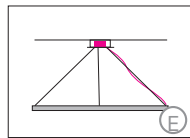

Up to 1735 x 1717 3 steel cables. suspension through canopy

Up to 1735 x 1717 3 current-carrying steel cables. Only 1 strip LED possible. Not in combination with RGB.

Up to 1735 x 1717 3 current-carrying steel cables and cavity wall box. Not in combination with RGB.