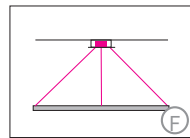

Up to 1735 x 1717 3 steel cables. suspension through canopy

Up to 1735 x 1717 3 current-carrying steel cables. Only 1 strip LED possible. Not in combination with RGB.

Up to 1735 x 1717 3 current-carrying steel cables and cavity wall box. Not in combination with RGB.