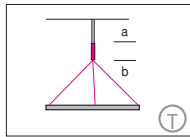

Suspension with pendant canopy PB 366 and **3/6 current-carrying steel cables.** (a) 5000 mm / 196.8" + (b) 3000 mm / 118.1" Not in combination with RGB.