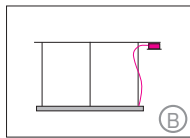

3/6-point suspension with external power supply unit in separate canopy