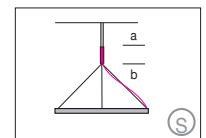

Up to 1735 x 1717 3 steel cables. suspension through canopy

Up to 1735 x 1717 3 current-carrying steel cables. Only 1 strip LED possible. Not in combination with RGB.

Up to 1735 x 1717 3 current-carrying steel cables and cavity wall box. Not in combination with RGB.