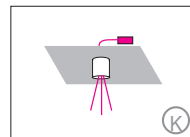

Up to 1735 x 1717 3 steel cables. suspension through canopy

Up to 1735 x 1717 3 current-carrying steel cables. Only 1 strip LED possible. Not in combination with RGB.

Up to 1735 x 1717 3 current-carrying steel cables and cavity wall box. Not in combination with RGB.

Suspension with pendant canopy PB 366 and **3/6 steel cables** (a) 5000 mm / 196.8" + (b) 3000 mm / 118.1"

Suspension with pendant canopy PB 366 and **3/6 current-carrying steel cables.** (a) 5000 mm / 196.8" + (b) 3000 mm / 118.1" Not in combination with RGB.

Direct ceiling mounting **3/6 points** (white) 50mm / 1.9" with external power supply unit in

Direct ceiling mounting **3/6 points** (white) 50mm / 1.9" with external power supply unit in

Up to 1735 x 1717 . Suspension point as clamping unit with 3 current-carrying cables and remote technical unit in suspended ceiling.