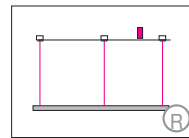

Up to 1735 x 1717 3 steel cables. suspension through canopy

Up to 1735 x 1717 3 current-carrying steel cables. Only 1 strip LED possible. Not in combination with RGB.

Up to 1735 x 1717 3 current-carrying steel cables and cavity wall box. Not in combination with RGB.

A, B, G, H, R = Distance of external power supply unit to light fixture max. 10m / 394".

S, T, K, E, F = Minimum suspension height half the diameter of light fixture, maximum suspension height two times diameter of light fixture

Including steel cable suspension 5000mm / 197" ; Version F, R, S, T 5000 / 3000mm / 197"/118" and/or power supply cable 5000mm / 197"

Complete order number

| Power supply units: (1 LED stripe) | | | |
|---|----------------------------------|-------------------|--|
| Type / Size mm / inch L x W x H | For use with Mounting version | Protective rating | |
| DE 1F 360 x 150 x 85 mm / 14.2 x 5.9 x 3.3" | A,G,R,K | IP 20 | |
| DE 2F 360 x 300 x 85 mm / 14.2 x 11.8 x 3.3" | A,G (size 3000 x 3024mm) | IP 20 | |

| Canopy: (1 LED stripe) | | | |
|--|--------------------------------------|-------------------|--|
| Type / Size mm / inch Ø cover plate / body / H | For use with Mounting version | Protective rating | |
| DB 290 Ø 290 / 260 / 60 mm / 11.4 x 10.2 / 2.3" | B, E, F, H (size 1340 x 1309) | IP 20 | |
| DB 350 Ø 350 / 320 / 60 mm / 13.7 x 12.5 / 2.3" | B, E, F, H (size 1735 x 1717) | IP 20 | |
| | (size 3000 x 3024) | | |
| PB 366 Ø 90 H 366 mm / 3.5 x 14.4" | S, T | IP 20 | |