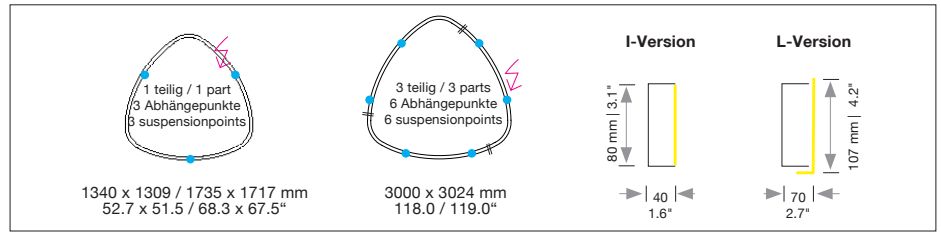

SOFT DELTA

Housing: Aluminium profile with integrated or L-shaped opal diffuser
 Design: SATTLER

| Sizes | Size: L x W x H mm | Inches | LED Watt | Lumen ¹⁾ | Weight kg ²⁾ / lbs ²⁾ | Item No. | LED | Dimming | LED | Finishes | Power supply cable | Mounting version | | | | | | | | | | | | |
|---|--------------------|--|---------------------------|----------------------------|---|-----------------------------|-------------------------|---------------------------------|---------------------|----------|--------------------|------------------|------|--------|------|------|------|-----|--------|---|-----------------------|-----------------------------|-------------------------------|------------------|
| I-Version | 1340 x 1309 x 80 | 52.7 x 51.5 x 3.1 | 83 | 5.624 | 14 / 30.0 | 849. | x x x. | x x. | x x. | x x. | x x x. | x | | | | | | | | | | | | |
| | 1735 x 1717 x 80 | 68.3 x 67.5 x 3.1 | 107 | 7.297 | 17 / 37.5 | 861. | x x. | x x. | x x. | x x. | x x x. | x | | | | | | | | | | | | |
| | 3024 x 3000 x 80 | 119.0 x 118.1 x 3.1 | 189 | 13.226 | 27 / 59.5 | 863. | x x. | x x. | x x. | x x. | x x x. | x | | | | | | | | | | | | |
| L-Version | 1340 x 1309 x 107 | 52.7 x 51.5 x 4.2 | 83 | 5.944 | 14 / 30.0 | 848. | x x. | x x. | x x. | x x. | x x x. | x | | | | | | | | | | | | |
| | 1735 x 1717 x 107 | 68.3 x 67.5 x 4.2 | 107 | 7.623 | 17 / 37.5 | 860. | x x. | x x. | x x. | x x. | x x x. | x | | | | | | | | | | | | |
| LED 24V CRI > 90 | | Standard: Neutral-white | 4000 K | | x x x. | 40. | x x. | x x. | x x. | x x. | x x x. | x | | | | | | | | | | | | |
| | | Optional: | Warm-white | 3000 K | | x x x. | 30. | x x. | x x. | x x. | x x. | x x x. | x | | | | | | | | | | | |
| | | | Extra warm-white | 2700 K | | x x x. | 27. | x x. | x x. | x x. | x x. | x x x. | x | | | | | | | | | | | |
| | | | Tunable white* | 2700 - 6500 K | | x x x. | 80. | x x. | x x. | x x. | x x. | x x x. | x | | | | | | | | | | | |
| | | | RGB colour control* | | | x x x. | 60. | x x. | 00. | x x. | x x. | x x x. | x | | | | | | | | | | | |
| RGB + Neutral-White* | 4000 K | | x x x. | 60. | x x. | 40. | x x. | x x. | x x. | x x x. | x | | | | | | | | | | | | | |
| *only in combination with dimming DMX, DALI, CASAMBI) Combinations up to two stripes of LED possible | | | | | | | | | | | | | | | | | | | | | | | | |
| Dimming | | Standard: Without Dimmer | | | x x x. | x x. | 01. | 00. | x x. | x x. | x x x. | x | | | | | | | | | | | | |
| | | Optional: | DMX | | | x x x. | x x. | 31. | 00. | x x. | x x. | x x x. | x | | | | | | | | | | | |
| | | | 1 - 10 V | | | x x x. | x x. | 41. | 00. | x x. | x x. | x x x. | x | | | | | | | | | | | |
| | | | 0 - 10 V | | | x x x. | x x. | 51. | 00. | x x. | x x. | x x x. | x | | | | | | | | | | | |
| | | | DALI | | | x x x. | x x. | 61. | 00. | x x. | x x. | x x x. | x | | | | | | | | | | | |
| CASAMBI | | | x x x. | x x. | 81. | 00. | x x. | x x. | x x x. | x | | | | | | | | | | | | | | |
| ENOCEAN wireless push button | | | x x x. | x x. | 91. | 00. | x x. | x x. | x x. | x x x. | x | | | | | | | | | | | | | |
| Finish | | Standard: 12 white, powder coated, similar RAL 9003 | Optional (Powder coated): | | | | | | Optional (Premium): | | | | | x x x. | x x. | x x. | x x. | --- | x x x. | x | | | | |
| | | | | 11 white, similar RAL 9010 | 10 black fine textured | 30 anthracite fine textured | 32 crocodile black | 33 sand silver fine textured | | | | | | | | | | | | | 22 aluminium polished | 27 brush-finished aluminium | 44 wood veneer, white borders | XX Custom finish |
| | | | | | | | | | | | | | | | | | | | | | | | | |
| | | | | 34 bronze satined | 35 gold | 36 brass | 37 bronze fine textured | 38 copper | | | | | | | | | | | | | | | | |
| | | | | | | | | | | | | | | | | | | | | | | | | |
| | | | | | | | | | | | | | | | | | | | | | | | | |
| | | | | | | | | | | | | | | | | | | | | | | | | |
| | | | | | | | | | | | | | | | | | | | | | | | | |
| | | | | | | | | | | | | | | | | | | | | | | | | |
| | | | | | | | | | | | | | | | | | | | | | | | | |
| Power supply cable | | Standard: Z 70 Silver | Optional: | | | | Without power cable | 000 Current-carrying F, R, T, K | x x x. | x x. | x x. | x x. | x x. | --- | x | | | | | | | | | |
| | | | | Z 71 white | Z 72 grey | Z 73 black | | | | | | | | | | | | | | | | | | |
| | | | | | | | | | | | | | | | | | | | | | | | | |
| | | | | Z 74 orange | Z 75 red | Z 76 green | | | | | | | | | | | | | | | | | | |
| | | | | | | | | | | | | | | | | | | | | | | | | |
| | | | | | | | | | | | | | | | | | | | | | | | | |
| | | | | | | | | | | | | | | | | | | | | | | | | |