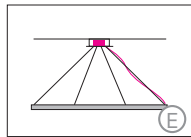

suspension through canopy