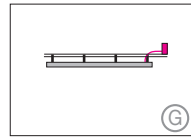

Direct ceiling mounting
50mm / 1.9" with external power supply unit in suspended ceiling