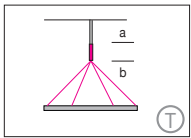

Suspension with pendant canopy PB 366 and current-carrying steel cables.
(a) 5000 mm / 196.8" +
(b) 3000 mm / 118.1"
Not in combination with RGB.