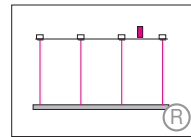

Suspension with current-carrying steel cables and cavity wall box. Not in combination with RGB.