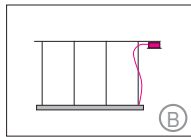

Luminaire similar to photo

up to Ø 1550 mm / 61.0"
4-point suspension
1900 mm / 74.8"
6-point suspension with external power supply unit in separate canopy