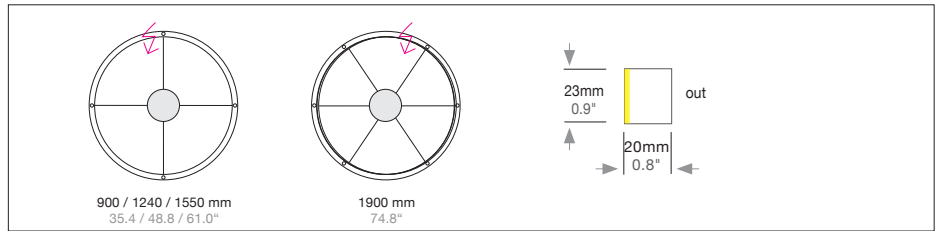

Mounting version

up to Ø 1550 mm / 61.0"
4-point suspension
1900 mm / 74.8"
6-point suspension with external power supply unit in suspended ceiling

up to Ø 1550 mm / 61.0"
4-point suspension
1900 mm / 74.8"
6-point suspension with external power supply unit in separate canopy

suspension through canopy

4/6 current-carrying steel cables. Not in combination with RGB

Suspension with current-carrying steel cables and cavity wall box. Not in combination with RGB.

Suspension with pendant canopy PB 366 and steel cables
(a) 5000 mm / 196.8" +
(b) 3000 mm / 118.1"

Suspension with pendant canopy PB 366 and current-carrying steel cables.
(a) 5000 mm / 196.8" +
(b) 3000 mm / 118.1"
Not in combination with RGB.

Direct ceiling mounting
50mm / 1.9" with external power supply unit in suspended ceiling

Suspension point as clamping unit with 4 cables and remote technical unit in suspended ceiling.

Item No.	LED	Dimming	LED	Finish	Power supply cable	Mounting version
X X X.	X X.	X X.	X X.	X X.	X X X	-

-	-	-	-	-	-	-

Complete order number

A, B, G, R, K = Distance of external power supply unit to light fixture max. 10m / 394".

S, T, K, E, F = Minimum suspension height half the diameter of light fixture, maximum suspension height two times diameter of light fixture

Including steel cable suspension 3000mm/118" and/or power supply cable 3000mm/118" version S,T 5000 + 3000mm / 197"+118"

Power supply unit:

Type / Size mm / inch	For use with Mounting version	Protective rating
DE 1F 360 x 150 x 85 mm / 14.2 x 5.9 x 3.3"	A,G,R,K	IP 20

Input voltage for all external power supply units and canopy is 90-277 VAC 47-63 Hz

Canopy:

Type / Size mm / inch	For use with Mounting version	Protective rating
DB 230 Ø 230 / 210 / 60 mm / 9.5 / 8.3 / 2.3"	B, E, F (up to Ø 900 mm)	IP 20
DB 290 Ø 290 / 260 / 60 mm / 11.4 x 10.2 / 2.3"	B, E, F (up to Ø 1550 mm)	IP 20
DB 350 Ø 350 / 320 / 60 mm / 13.7 x 12.5 / 2.3"	B, E, F (up to Ø 1900 mm)	IP 20
PB 366 Ø 90 H 366 mm / 3.5 x 14.4"	S, T	IP 20

Colour: 12 white, similar RAL 9003, contact factory for other finishes
USA/Canada: Canopy mounts to 4" octagonal junction box.

Optional

CASAMBI wall-switch

Casambi wall-switch is a wireless user interface that can be configured via the Casambi app. The four target buttons can control a scene or an animation of the user's choice or simply one luminaire, one luminaire group or all lights together if so desired. Up to 4 groups may be separately programmed. It comes with a wall mounting plate. The switch may be also used on its own as it is attached to the wall plate using magnets.

207. 00. 00. 00. 12. (white)

207. 00. 00. 00. 10. (black)

Ceiling fixation for mounting version A, G

Consisting of a cavity ceiling box with 80mm round metal cover. Applicable to mounting version A., G.

200. 00. 00. 00. 12. (white)

Handcrafted in Germany, certified quality

Protective rating of luminaire

Light distribution outwards

Protection class III: only suitable for very low voltage supply (<50V)