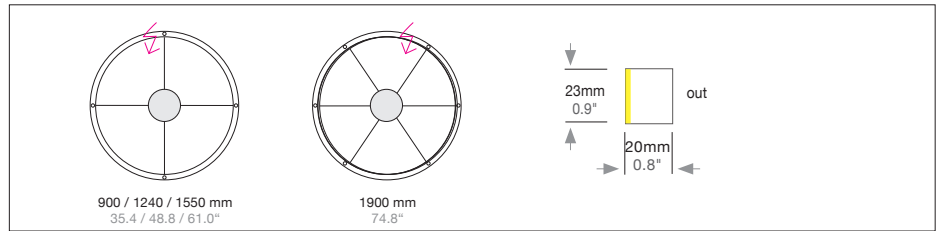

Size: Ø mm	Inches	LED Watt	Lumen¹⁾	Weight²⁾ kg/lbs	Item No.	LED	Dimming	LED	Finish	Power supply cable	Mounting version										
Ø 900 mm	35.4"	51	2.935	3.5 / 7.7	723.	x x .	x x .	x x .	x x .	x x x .	x										
Ø 1240 mm	48.8"	71	4.186	5.0 / 11.0	724.	x x .	x x .	x x .	x x .	x x x .	x										
Ø 1550 mm	61.0"	88	5.243	5.5 / 12.1	725.	x x .	x x .	x x .	x x .	x x x .	x										
Ø 1900 mm	74.8"	108	6.414	6.0 / 13.2	726.	x x .	x x .	x x .	x x .	x x x .	x										
LED 24V CRI > 90		Standard: Warm-white	3000 K		x x x .	30.	x x .	x x .	x x .	x x x .	x										
		Optional:	Neutral-white	4000 K		x x x .	40.	x x .	x x .	x x .	x x x .	x									
			Extra warm-white	2700 K		x x x .	27.	x x .	x x .	x x .	x x x .	x									
			Tunable white* RGB colour control*	2700 - 6500 K		x x x . x x x .	80. 60.	x x . x x .	x x . 00.	x x . x x .	x x x . x x x .	x x									
*only in combination with dimming DMX , DALI, CASAMBI																					
Dimming		Standard: Without Dimmer			x x x .	x x .	01.	00.	x x .	x x x .	x										
		Optional:	DMX 1 - 10 V 0 - 10 V DALI CASAMBI ENOCEAN wireless push button			x x x . x x x . x x x . x x x . x x x . x x x .	x x . x x . x x . x x . x x . x x .	31. 41. 51. 61. 81. 91.	00. 00. 00. 00. 00. 00.	x x . x x . x x . x x . x x . x x .	x x x . x x x . x x x . x x x . x x x . x x x .	x x x x x x									
Finish	Standard:	12 white, powder coated, similar RAL 9003	Optional (Powder coated):					22 aluminium polished	27 brush-finished aluminium	XX Custom finish	x x x .	x x .	x x .	x x .	--	x x x .	x				
		11 white, similar RAL 9010	10 black fine textured	30 anthracite fine textured	32 crocodile black	33 sand silver fine textured	34 bronze satined											35 gold	36 brass	37 bronze fine textured	38 copper
Power supply cable	Standard:	Without power cable 000 Current-carrying F, R, T, K	Optional:					Z 70 Silver	Z 71 white	Z 72 grey	Z 73 black	Z 74 orange	Z 75 red	Z 76 green	x x x .	x x .	x x .	x x .	--	x	
		Z 77 blue