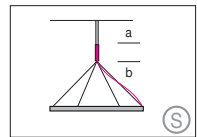

Suspension with pendant canopy PB 366 and steel cables
(a) 5000 mm / 196.8" +
(b) 3000 mm / 118.1"