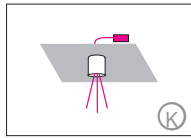

Suspension point as clamping unit with 4 cables and remote technical unit in suspended ceiling.

Item No.	LED	Dimming	LED	Finish	Power supply cable	Mounting version
X X X.	X X.	X X.	X X.	X X.	X X X	-

-	-	-	-	-	-	-

Complete order number

A, B, G, R, K = Distance of external power supply unit to light fixture max. 10m / 394".

S, T, K, E, F = Minimum suspension height half the diameter of light fixture, maximum suspension height two times diameter of light fixture

Including steel cable suspension 3000mm/118" and/or power supply cable 3000mm/118" version S,T 5000 + 3000mm / 197"+118"

Power supply unit:

Type / Size mm / inch	For use with Mounting version	Protective rating
DE 1F 360 x 150 x 85 mm / 14.2 x 5.9 x 3.3"	A,G,R,K	IP 20

Input voltage for all external power supply units and canopy is 90-277 VAC 47-63 Hz

Canopy:

Type / Size mm / inch	For use with Mounting version	Protective rating
DB 230 Ø 230 / 210 / 60 mm / 9.5 / 8.3 / 2.3"	B, E, F (up to Ø 900 mm)	IP 20
DB 290 Ø 290 / 260 / 60 mm / 11.4 x 10.2 / 2.3"	B, E, F (up to Ø 1550 mm)	IP 20
DB 350 Ø 350 / 320 / 60 mm / 13.7 x 12.5 / 2.3"	B, E, F (up to Ø 1900 mm)	IP 20
PB 366 Ø 90 H 366 mm / 3.5 x 14.4"	S, T	IP 20

Colour: 12 white, similar RAL 9003, contact factory for other finishes
USA/Canada: Canopy mounts to 4" octagonal junction box.

Optional

CASAMBI wall-switch

Casambi wall-switch is a wireless user interface that can be configured via the Casambi app. The four target buttons can control a scene or an animation of the user's choice or simply one luminaire, one luminaire group or all lights together if so desired. Up to 4 groups may be separately programmed. It comes with a wall mounting plate. The switch may be also used on its own as it is attached to the wall plate using magnets.

207. 00. 00. 00. 12. (white)

207. 00. 00. 00. 10. (black)