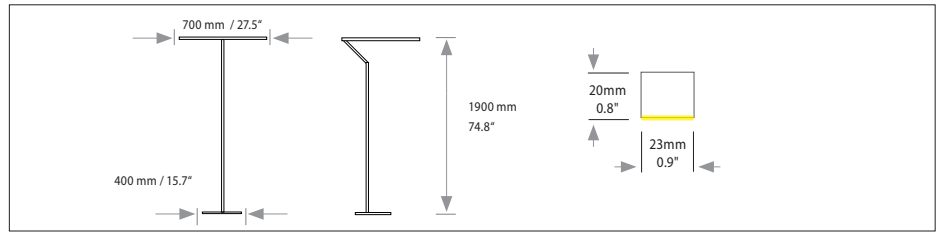

## INSOSPESO FLOOR

Housing: Aluminium profile with integrated opal diffuser. Round lamp stand made of glass with satinised sides.  
 Design: JÜRGEN BECKERT

Size: Ø / H mm	Inches	LED Watt	Lumen <sup>1)</sup>	Weight <sup>2)</sup> kg/lbs	Item No.	LED	Dimming	LED	Finish	Power supply cable	Mounting version	
Sizes	Ø 700, H 1900 mm	Ø 27.5 H 74.8"	42	2509	7 / 15.4	597.	X X.	X X.	X X.	X X.	X X X.	X
LED		Standard:	Warm-white	3000 K		X X X.	30.	X X.	X X.	X X.	X X X.	X
		Optional:	Neutral-white Extra warm-white	4000 K 2700 K		X X X. X X X.	40. 27.	X X. X X.	X X. X X.	X X. X X.	X X X. X X X.	X X
Mac Adam 3 SELV L80 B10 50.000 h												
Dimming		Standard:	Touchdimmer			X X X.	X X.	21.	00.	X X.	X X X.	X
Finish	Standard:		Optional (Powder coated):									
				11 white, similar RAL 9010	10 black fine textured	30 anthracite fine textured	32 crocodile black	33 sand silver fine textured				
Finish	Standard:		Optional (Powder coated):									
				34 bronze satinéd	35 gold	36 brass	37 bronze fine textured	38 copper				
Finish	Standard:		Optional (Premium):									
				22 aluminium polished				XX Custom finish	X X X.	X X.	X X.	X X.
Power supply cable		Z 80 PVC cable black 2000 mm / 78"				X X X.	X X.	X X.	X X.	X X.	Z80.	X
			Round lamp stand made of glass with satinised side.									
						597.	--.	21.	00.	--.	Z80.	N
						Complete order number						
						Input voltage for all external power supply units and canopy is 220-240 VAC 50-60 Hz						