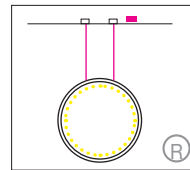

Suspension with current-carrying steel cables and cavity wall box.

Item No.	LED	Dimming	LED	Finish	Power supply cable	Mounting version
X X X.	X X.	X X.	X X.	X X.	X X X	-

A, R = Distance of external power supply unit to light fixture max. 10m / 394".

Including steel cable suspension 3000mm/118" and/or power supply cable 3000mm/118"

---	---	---	---	---	---	---

Complete order number

Power supply unit:			
Type / Size mm / inch L x W x H	For use with Mounting version	Protective rating	
DE 1F 360 x 150 x 85 mm / 14.2 x 5.9 x 3.3"	A,R	IP 20	

Input voltage for all external power supply units and canopy is **90-277 VAC 47-63 Hz**

Canopy:			
Type / Size mm / inch Ø cover plate / body / H	For use with Mounting version	Protective rating	
DBL 390 L 390 x B 70 x H 70 mm L 15.3 x B 2.7 x H 2.7"	E, F (up to Ø 1240 mm)	IP 10	
DBL 490 L 490 x B 70 x H 70 mm L 19.4 x B 2.7 x H 2.7"	E, F (up to Ø 1240 mm)	IP 10	

Colour: 12 white, similar RAL 9003, contact factory for other finishes
USA/Canada: Canopy mounts to 4" octagonal junction box.

Optional

CASAMBI wall-switch

Casambi wall-switch is a wireless user interface that can be configured via the Casambi app. The four target buttons can control a scene or an animation of the user's choice or simply one luminaire, one luminaire group or all lights together if so desired. Up to 4 groups may be separately programmed. It comes with a wall mounting plate. The switch may be also used on its own as it is attached to the wall plate using magnets.

207. 00. 00. 00. 12. (white)
207. 00. 00. 00. 10 (black)