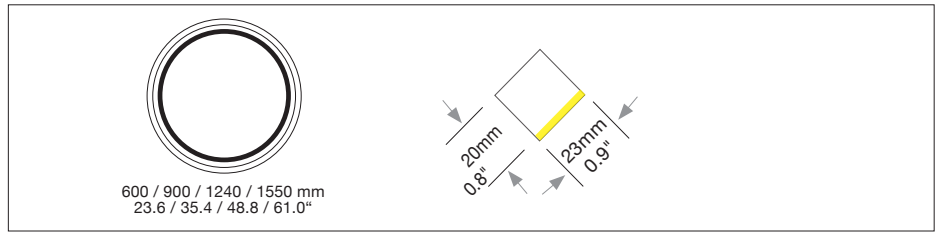

GIRATA Vertical

Housing: Circular aluminium profile bent inwards 45°. Integrated opal diffuser.
Design: MARKUS BISCHOF

Mounting version

2 point suspension, with external power supply unit in suspended ceiling

Suspension through canopy

Current-carrying steel cables.

Suspension with current-carrying steel cables and cavity wall box.

Item No.	LED	Dimming	LED	Finish	Power supply cable	Mounting version
X X X.	X X.	X X.	X X.	X X.	X X X	-

A, R = Distance of external power supply unit to light fixture max. 10m / 394".

Including steel cable suspension 3000mm/118" and/or power supply cable 3000mm/118"

---	---	---	---	---	---	---

Complete order number

Power supply unit:			
Type / Size mm / inch L x W x H	For use with Mounting version	Protective rating	
DE 1F 360 x 150 x 85 mm / 14.2 x 5.9 x 3.3"	A,R	IP 20	

Input voltage for all external power supply units and canopy is **90-277 VAC 47-63 Hz**

Canopy:			
Type / Size mm / inch Ø cover plate / body / H	For use with Mounting version	Protective rating	
DBL 390 L 390 x B 70 x H 70 mm L 15.3 x B 2.7 x H 2.7"	E, F (up to Ø 1240 mm)	IP 10	
DBL 490 L 490 x B 70 x H 70 mm L 19.4 x B 2.7 x H 2.7"	E, F (up to Ø 1240 mm)	IP 10	

Colour: 12 white, similar RAL 9003, contact factory for other finishes
USA/Canada: Canopy mounts to 4" octagonal junction box.

Optional

CASAMBI wall-switch

Casambi wall-switch is a wireless user interface that can be configured via the Casambi app. The four target buttons can control a scene or an animation of the user's choice or simply one luminaire, one luminaire group or all lights together if so desired. Up to 4 groups may be separately programmed. It comes with a wall mounting plate. The switch may be also used on its own as it is attached to the wall plate using magnets.

207. 00. 00. 00. 12. (white)
207. 00. 00. 00. 10 (black)

Ceiling fixation for mounting version A

Consisting of a cavity ceiling box with 80mm round metal cover. Applicable to mounting version A.

200. 00. 00. 00. 12 (white)