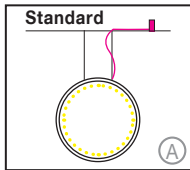

Mounting version

2 point suspension, with external power supply unit in suspended ceiling