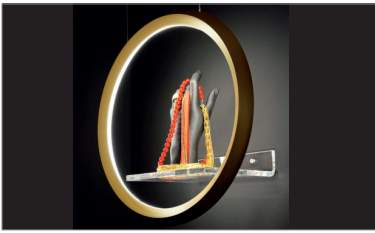

GIRATA

Vertical

Housing: Circular aluminium profile bent inwards 45°. Integrated opal diffuser.
Design: MARKUS BISCHOF

Size: Ø mm	Inches	LED Watt	Lumen¹⁾	Weight²⁾ kg/lbs	Item No.	LED	Dimming	LED	Finish	Power supply cable	Mounting version		
Ø 600 mm	23.6"	32	1.894	3.0 / 6.6	901.	x x .	x x .	x x .	x x .	x x x .	x		
Ø 900 mm	35.4"	54	3.178	3.5 / 7.7	902.	x x .	x x .	x x .	x x .	x x x .	x		
Ø 1240 mm	48.8"	70	4.104	5.0 / 11.0	903.	x x .	x x .	x x .	x x .	x x x .	x		
Ø 1550 mm	61.0"	89	5.190	5.5 / 12.1	904.	x x .	x x .	x x .	x x .	x x x .	x		
LED 24V CRI > 90		Standard: Warm-white	3000 K		x x x .	30.	x x .	x x .	x x .	x x x .	x		
		Optional: Neutral-white Extra warm-white	4000 K 2700 K		x x x . x x x .	40. 27.	x x . x x .	x x . x x .	x x . x x .	x x x . x x x .	x x		
Dimming		Standard: Without Dimmer			x x x .	x x .	01.	00.	x x .	x x x .	x		
		Optional: DMX 1 - 10 V 0 - 10 V DALI CASAMBI ENOCEAN wireless push button not in combination with mounting version E or F			x x x . x x x . x x x . x x x . x x x .	x x . x x . x x . x x . x x .	31. 41. 51. 61. 81.	00. 00. 00. 00. 00.	x x . x x . x x . x x . x x .	x x x . x x x . x x x . x x x . x x x .	x x x x x		
Finish	Standard: 12 white, powder coated, similar RAL 9003	Optional (Powder coated):	11 white, similar RAL 9010	10 black fine textured	30 anthracite fine textured	32 crocodile black	33 sand silver fine textured						
			34 bronze satined	35 gold	36 brass	37 bronze fine textured	38 copper						
		Optional (Premium):	22 aluminium polished	27 brush-finished aluminium	XX Custom finish								
Power supply cable	Standard: Z 70 Silver	Optional:	Z 71 white	Z 72 grey	Z 73 black	Without power cable							
			Z 74 orange	Z 75 red	Z 76 green	000 Current-carrying F, R		x x x .	x x .	x x .	x x .	x x .	x

Handcrafted in Germany, certified quality

Protective rating of luminaire

Light distribution inwards

Protection class III: only suitable for very low voltage supply (<50V)

Luminaires are suitable for mounting on ordinary flammable materials, which have an inflammation point of at least 200° C. / 392° F.