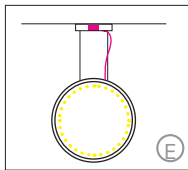

Suspension through canopy