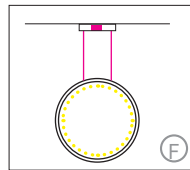

Current-carrying steel cables.