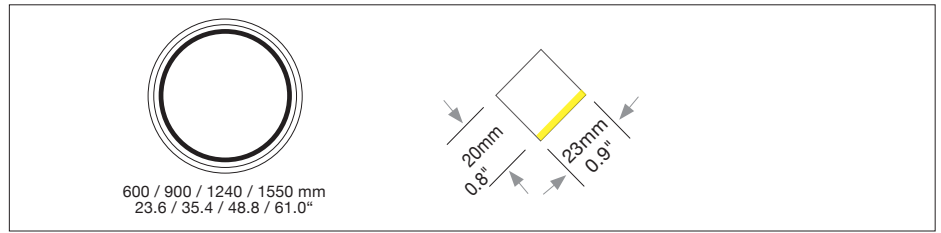

GIRATA

Vertical

Housing: Circular aluminium profile bent inwards 45°. Integrated opal diffuser.
Design: MARKUS BISCHOF

Size: Ø mm	Inches	LED Watt	Lumen¹⁾	Weight²⁾ kg/lbs	Item No.	LED	Dimming	LED	Finish	Power supply cable	Mounting version		
Ø 600 mm	23.6"	32	1.894	3.0 / 6.6	901.	x x .	x x .	x x .	x x .	x x x .	x		
Ø 900 mm	35.4"	54	3.178	3.5 / 7.7	902.	x x .	x x .	x x .	x x .	x x x .	x		
Ø 1240 mm	48.8"	70	4.104	5.0 / 11.0	903.	x x .	x x .	x x .	x x .	x x x .	x		
Ø 1550 mm	61.0"	89	5.190	5.5 / 12.1	904.	x x .	x x .	x x .	x x .	x x x .	x		
LED 24V CRI > 90		Standard: Warm-white	3000 K		x x x .	30.	x x .	x x .	x x .	x x x .	x		
		Optional: Neutral-white Extra warm-white	4000 K 2700 K		x x x . x x x .	40. 27.	x x . x x .	x x . x x .	x x . x x .	x x x . x x x .	x x		
Dimming		Standard: Without Dimmer			x x x .	x x .	01.	00.	x x .	x x x .	x		
		Optional: DMX 1 - 10 V 0 - 10 V DALI CASAMBI ENOCEAN wireless push button not in combination with mounting version E or F			x x x . x x x . x x x . x x x . x x x .	x x . x x . x x . x x . x x .	31. 41. 51. 61. 81.	00. 00. 00. 00. 00.	x x . x x . x x . x x . x x .	x x x . x x x . x x x . x x x . x x x .	x x x x x		
Finish	Standard: 12 white, powder coated, similar RAL 9003	Optional (Powder coated):	11 white, similar RAL 9010	10 black fine textured	30 anthracite fine textured	32 crocodile black	33 sand silver fine textured						
			34 bronze satined	35 gold	36 brass	37 bronze fine textured	38 copper						
		Optional (Premium):	22 aluminium polished	27 brush-finished aluminium	XX Custom finish								
Power supply cable	Standard: Z 70 Silver	Optional:	Z 71 white	Z 72 grey	Z 73 black	Without power cable							
			Z 74 orange	Z 75 red	Z 76 green	000 Current-carrying F, R		x x x .	x x .	x x .	x x .	x x .	x

Handcrafted in Germany, certified quality

Protective rating of luminaire

Light distribution inwards

Protection class III: only suitable for very low voltage supply (<50V)

Luminaires are suitable for mounting on ordinary flammable materials, which have an inflammation point of at least 200° C. / 392° F.