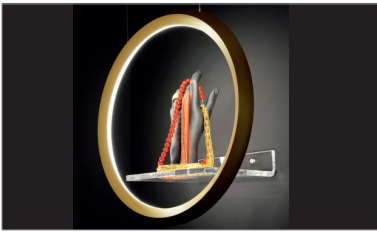

GIRATA Vertical

Housing: Circular aluminium profile bent inwards 45°. Integrated opal diffuser.
Design: MARKUS BISCHOF

Mounting version

2 point suspension, with external power supply unit in suspended ceiling

Suspension through canopy

Current-carrying steel cables.

Suspension with current-carrying steel cables and cavity wall box.

Item No.	LED	Dimming	LED	Finish	Power supply cable	Mounting version
X X X.	X X.	X X.	X X.	X X.	X X X	-

A, R = Distance of external power supply unit to light fixture max. 10m / 394".

Including steel cable suspension 3000mm/118" and/or power supply cable 3000mm/118"

---	---	---	---	---	---	---

Complete order number

Power supply unit:			
Type / Size mm / inch L x W x H	For use with Mounting version	Protective rating	
DE 1F 360 x 150 x 85 mm / 14.2 x 5.9 x 3.3"	A,R	IP 20	

Input voltage for all external power supply units and canopy is **90-277 VAC 47-63 Hz**

Canopy:			
Type / Size mm / inch Ø cover plate / body / H	For use with Mounting version	Protective rating	
DBL 390 L 390 x B 70 x H 70 mm L 15.3 x B 2.7 x H 2.7"	E, F (up to Ø 1240 mm)	IP 10	
DBL 490 L 490 x B 70 x H 70 mm L 19.4 x B 2.7 x H 2.7"	E, F (up to Ø 1240 mm)	IP 10	

Colour: 12 white, similar RAL 9003, contact factory for other finishes
USA/Canada: Canopy mounts to 4" octagonal junction box.

Optional

CASAMBI wall-switch

Casambi wall-switch is a wireless user interface that can be configured via the Casambi app. The four target buttons can control a scene or an animation of the user's choice or simply one luminaire, one luminaire group or all lights together if so desired. Up to 4 groups may be separately programmed. It comes with a wall mounting plate. The switch may be also used on its own as it is attached to the wall plate using magnets.

207. 00. 00. 00. 12. (white)
207. 00. 00. 00. 10 (black)

Ceiling fixation for mounting version A

Consisting of a cavity ceiling box with 80mm round metal cover. Applicable to mounting version A.

200. 00. 00. 00. 12 (white)