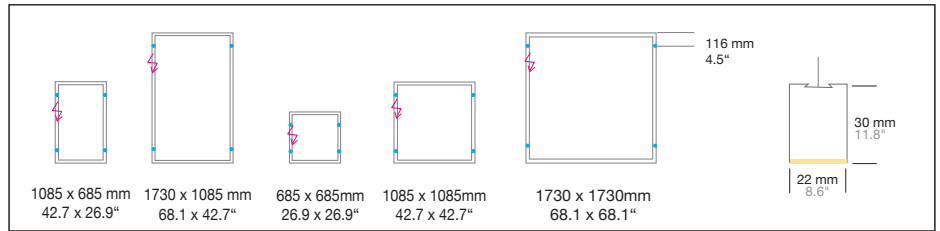

GIOCO DIRECT

Housing: Aluminium profile, integrated opal diffuser. Optional acoustic absorber.
Design: SATTLER, THEOPHIL EICHLER

Mounting Version

Item No.	LED	Dimming	LED	Finishes	Power supply cable	Mounting version
X X X.	X X.	X X.	X X.	X X.	X X X	.

A, B, G, H, R = Distance of external power supply unit to light fixture max. 10m / 394".

E, F = Minimum suspension height, half of the longest side

Including steel cable suspension 3000mm/118".

X X X.	X X.	X X.	X X.	X X.	X X X	X

Complete order number

Power supply unit:

Type / Size mm / inch L x W x H	For use with Mounting version	Protective rating
DE 1F 360 x 150 x 85 mm / 14.2 x 5.9 x 3.3"	A, G, R	IP 20

Input voltage for all external power supply units and canopy is 90-277 VAC 47-63 Hz

Canopy:

Type / Size mm / inch Ø cover plate / body / H	For use with Mounting version	Protective rating
DB 230 Ø 230 / 210 / 60 mm / 9.5 x 8.3 / 2.3"	B, E, F, H (685x685)	IP 20
DB 290 Ø 290 / 260 / 60 mm / 11.4 x 10.2 / 2.3"	B, E, F, H (1085x685 / 1085x1085)	IP 20
DB 350 Ø 350 / 320 / 60 mm / 13.7 x 12.5 / 2.3"	B, E, F, H (1730x1085 / 1730x1730)	IP 20

USA/Canada: Canopy mounts to 4" octagonal junction box.

Optional

CASAMBI wall-switch

207. 00. 00. 00. 12. (white)

207. 00. 00. 00. 10. (black)

Casambi wall-switch is a wireless user interface that can be configured via the Casambi app. The four target buttons can control a scene or an animation of the user's choice or simply one luminaire, one luminaire group or all lights together if so desired. Up to 4 groups may be separately programmed. It comes with a wall mounting plate. The switch may be also used on its own as it is attached to the wall plate using magnets.

Ceiling fixation for mounting version A, G

200. 00. 00. 00. 12. (white)

Consisting of a cavity ceiling box with 80mm round metal cover. Applicable to mounting version A, G

ACOUSTIC-SET

Acoustic absorber with highly effective sound absorption $\alpha = 0,9$, light or dark grey, incl. mounting brackets, can also be retrofitted to existing luminaire.

1085 x 685 mm
1730 x 1085 mm
685 x 685 mm
1085 x 1085 mm

1 part

301. 00. 00. 00. 90 (light grey) 91 (dark grey)
302. 00. 00. 00. 90 (light grey) 91 (dark grey)
303. 00. 00. 00. 90 (light grey) 91 (dark grey)
304. 00. 00. 00. 90 (light grey) 91 (dark grey)

1730 x 1730 mm

technically not possible