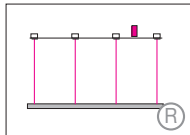

Suspension with current-carrying steel cables and cavity wall box. B.