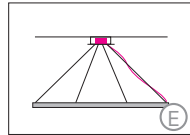

Suspension through canopy