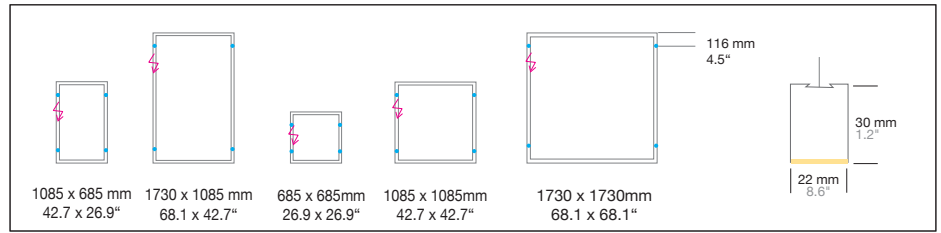

GIOCO DIRECT

Housing: Aluminium profile, integrated opal diffuser. Optional acoustic absorber.
 Design: SATTLER, THEOPHIL EICHLER

Size: L x W x H mm	Inches	LED Watt	Lumen ¹⁾	Weight ²⁾ kg / lbs	Item No.	LED	Dimming	LED	Finishes	Power supply cable	Mounting version
Sizes											
1085 x 685 x 30	42.7 x 26.9 x 1.2"	63	3.480	2,8 / 6.17	1550.	x x .	x x .	x x .	x x .	x x x .	x
1730 x 1085 x 30	68.1 x 42.7 x 1.2"	102	5.570	4,2 / 9.25	1551.	x x .	x x .	x x .	x x .	x x x .	x
685 x 685 x 30	26.9 x 26.9 x 1.2"	47	2.720	2,2 / 4.85	1552.	x x .	x x .	x x .	x x .	x x x .	x
1085 x 1085 x 30	42.7 x 42.7 x 1.2"	78	4.270	3,4 / 7.49	1553.	x x .	x x .	x x .	x x .	x x x .	x
1730 x 1730 x 30	68.1 x 68.1 x 1.2"	125	6.870	5,2 / 11.46	1554.	x x .	x x .	x x .	x x .	x x x .	x
LED 24V		Standard: Warm-white	3000 K		x x x .	30.	x x .	x x .	x x .	x x x .	x
CRI > 90		Optional: Neutral-white	4000 K		x x x .	40.	x x .	x x .	x x .	x x x .	x
		Extra warm-white	2700 K		x x x .	27.	x x .	x x .	x x .	x x x .	x
		Tunable white*	2700 - 6500 K		x x x .	80.	x x .	x x .	x x .	x x x .	x
		*(only in combination with dimming DMX , DALI, CASAMBI)									
Dimming		Standard: Without Dimmer			x x x .	x x .	01.	00.	x x .	x x x .	x
		Optional: DMX			x x x .	x x .	31.	00.	x x .	x x x .	x
		1 - 10 V			x x x .	x x .	41.	00.	x x .	x x x .	x
		0 - 10 V			x x x .	x x .	51.	00.	x x .	x x x .	x
		DALI			x x x .	x x .	61.	00.	x x .	x x x .	x
		CASAMBI			x x x .	x x .	81.	00.	x x .	x x x .	x
		ENOCEAN wireless push button			x x x .	x x .	91.	00.	x x .	x x x .	x
Finishes											
Standard:	66	Optional:	62	65	60						
	bronze anodised brushed		black anodised brushed	champ. gold anodised brushed	silver anodised brushed	x x x .	x x .	x x .	x x .	x x x .	x
Power supply Cable											
Standard:	000	Optional:	Z 80								
	without Mounting Version F/R		Black PVC		x x x .	x x .	x x .	x x .	x x .	x x x .	x