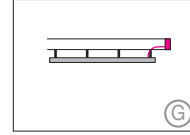

Direct ceiling mounting 50mm / 1.9" with external power supply unit in suspended ceiling