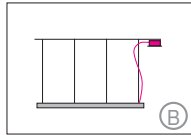

4-point suspension with external power supply unit in separate canopy