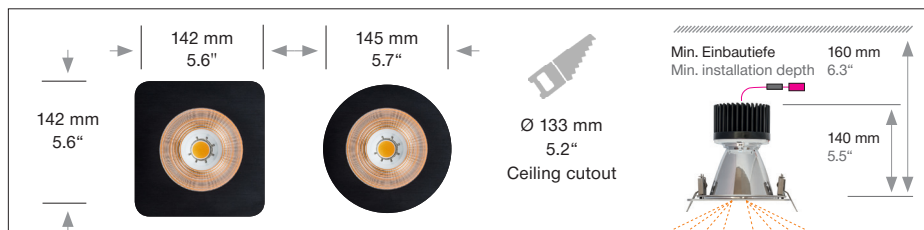

## BE3

Housing: Recessed downlight with aluminium frame  
 Design: SATTLER

Sizes	Size: L x W / Ø mm	Inches	LED Watt	Lumen <sup>1)</sup>	Weight <sup>2)</sup> kg/lbs	Item No.	LED	Dimming	LED	Finish	Power supply cable	Mounting version	
	142 x 142	5.6 x 5.6	11°	18	2000	0,6 / 1.32	<b>1019.</b>	x x.	x x.	x x.	x x.	x x x.	x
	142 x 142	5.6 x 5.6	20°	18	2000	0,6 / 1.32	<b>1020.</b>	x x.	x x.	x x.	x x.	x x x.	x
	142 x 142	5.6 x 5.6	47°	18	2000	0,6 / 1.32	<b>1021.</b>	x x.	x x.	x x.	x x.	x x x.	x
	142 x 142	5.6 x 5.6	asym.	18	2000	0,6 / 1.32	<b>1022.</b>	x x.	x x.	x x.	x x.	x x x.	x
	Ø 145	Ø 5.7	11°	18	2000	0,6 / 1.32	<b>1513.</b>	x x.	x x.	x x.	x x.	x x x.	x
	Ø 145	Ø 5.7	20°	18	2000	0,6 / 1.32	<b>1514.</b>	x x.	x x.	x x.	x x.	x x x.	x
	Ø 145	Ø 5.7	47°	18	2000	0,6 / 1.32	<b>1515.</b>	x x.	x x.	x x.	x x.	x x x.	x
	Ø 145	Ø 5.7	asym.	18	2000	0,6 / 1.32	<b>1516.</b>	x x.	x x.	x x.	x x.	x x x.	x

ideal for a ceiling thickness of 1-25 mm

LED	LED	Standard:	Neutral-white	4000 K	x x x x.	40.	x x.	x x.	x x.	x x.	x
CRI > 97		Optional:	Warm-white	3000 K	x x x x.	30.	x x.	x x.	x x.	x x.	x
			Extra warm-white	2700 K	x x x x.	27.	x x.	x x.	x x.	x x.	x

Finishes	Standard:	11	white	RAL 9010	Optional:	10	black	62	black anodised	22	aluminium polished	60	silver anodised	x x x x.	x x.	x x.	x x.	x x.	x	

<b>Power supply</b>	included, downlight and power supply connected with plug for easy installation
<b>Option</b>	<p><b>IP 44 upgrade</b> <span style="float: right;"><b>211.00.00.00</b></span></p> <p><b>Suitable for concrete mounting kit:</b>                      (recommended) e.g.  <b>KAISER 1292-14 + KAISER 1292-27 with transformer tunnel</b></p> <p><b>For order quantities of more than 30 pieces, measures of the aluminium frame can be individually adjusted.</b></p>