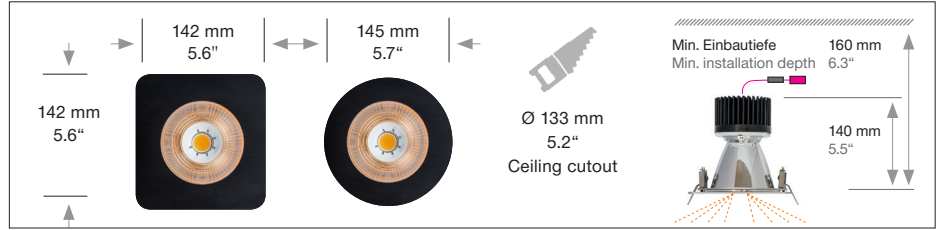

BE3 high output

Housing: Recessed downlight with aluminium frame
 Design: SATTLER

Size: L x W / Ø mm	Inches	LED Watt	Lumen ¹⁾	weight kg ²⁾ / lbs ²⁾	Item No.	LED	Dimming	LED	Finish	Power supply cable	Mounting version
142 x 142	5.6 x 5.6	11° 31	3600	0,6 / 1.32	1520.	x x.	x x.	x x.	x x.	x x x.	x
142 x 142	5.6 x 5.6	20° 31	3600	0,6 / 1.32	1521.	x x.	x x.	x x.	x x.	x x x.	x
142 x 142	5.6 x 5.6	47° 31	3600	0,6 / 1.32	1522.	x x.	x x.	x x.	x x.	x x x.	x
142 x 142	5.6 x 5.6	asym. 31	3600	0,6 / 1.32	1523.	x x.	x x.	x x.	x x.	x x x.	x
Ø 145	Ø 5.6	11° 31	3600	0,6 / 1.32	1524.	x x.	x x.	x x.	x x.	x x x.	x
Ø 145	Ø 5.6	20° 31	3600	0,6 / 1.32	1525.	x x.	x x.	x x.	x x.	x x x.	x
Ø 145	Ø 5.6	47° 31	3600	0,6 / 1.32	1526.	x x.	x x.	x x.	x x.	x x x.	x
Ø 145	Ø 5.6	asym. 31	3600	0,6 / 1.32	1527.	x x.	x x.	x x.	x x.	x x x.	x

ideal for a ceiling thickness of 1-25 mm

LED CRI > 90		Standard: Neutral-white	4000 K	x x x x.	40.	x x.	x x.	x x.	x x x.	x
		Optional: Warm-white	3000 K	x x x x.	30.	x x.	x x.	x x.	x x x.	x
		Extra warm-white	2700 K	x x x x.	27.	x x.	x x.	x x.	x x x.	x

Handcrafted in Germany, certified quality	IP 20 Protective rating	Light distribution direct /	Protection class III: only suitable for very low voltage supply (<50V)	Luminaires are suitable for mounting on ordinary flammable materials, which have an inflammation point of at least 200° C. / 392° F.
---	--------------------------------	-----------------------------	--	--