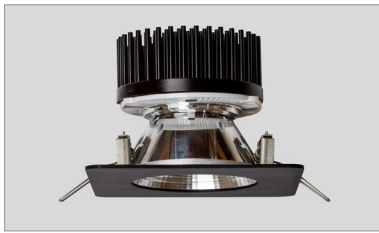

BE2

Housing: Recessed downlight with aluminium frame

Size	Size: L x W / Ø mm	Inches	LED Watt	Lumen ¹⁾	Weight ²⁾ kg/lbs ²⁾	Item No.	LED	Dimming	LED	Finish	Power supply cable	Mounting version	
	118 x 118	4.6 x 4.6	18°	18	2000	0,4 / 0.88	1016.	x x.	x x.	x x.	x x.	x x x.	x
	118 x 118	4.6 x 4.6	30°	18	2000	0,4 / 0.88	1017.	x x.	x x.	x x.	x x.	x x x.	x
	118 x 118	4.6 x 4.6	55°	18	2000	0,4 / 0.88	1018.	x x.	x x.	x x.	x x.	x x x.	x
	Ø 118	Ø 4.6	18°	18	2000	0,4 / 0.88	1510.	x x.	x x.	x x.	x x.	x x x.	x
	Ø 118	Ø 4.6	30°	18	2000	0,4 / 0.88	1511.	x x.	x x.	x x.	x x.	x x x.	x
	Ø 118	Ø 4.6	55°	18	2000	0,4 / 0.88	1512.	x x.	x x.	x x.	x x.	x x x.	x
ideal for a ceiling thickness of 1-25 mm													
LED CRI > 97		Standard:	Neutral-white		4000 K		x x x x.	40.	x x.	x x.	x x.	x x x.	x
		Optional:	Warm-white		3000 K		x x x x.	30.	x x.	x x.	x x.	x x x.	x
			Extra warm-white		2700 K		x x x x.	27.	x x.	x x.	x x.	x x x.	x
Dimming		Standard:	Without Dimming				x x x x.	x x.	01.	00.	x x.	x x x.	x
		Optional:	Dimmable DALI				x x x x.	x x.	61.	00.	x x.	x x x.	x
			Switch Dim, ready2mains™				x x x x.	x x.	81.	00.	x x.	x x x.	x
		Dimmable CASAMBI				x x x x.	x x.	91.	00.	x x.	x x x.	x	
		Bluetooth 4.0 remote control through app.											
		ENOCEAN wireless push button				x x x x.	x x.	91.	00.	x x.	x x x.	x	
Finishes		Standard:	11				x x x x.	x x.	x x.	x x.	--.	x x x.	x
			white RAL 9010										
		Optional:	10	62	22	60							
			black	black anodised	aluminium polished	silver anodised							
Power supply	included, downlight and power supply connected with plug for easy installation												
Option	IP 44 upgrade 210.00.00.00.00 Suitable for concrete mounting kit: (recommended) e.g. KAISER 1290-40 without power supply KAISER 1290-41 with transformer tunnel												
For order quantities of more than 30 pieces, measures of the aluminium frame can be individually adjusted.													
Input voltage for all external power supply units and canopy is 198-264 VAC 50/60 Hz						Complete order number: <input type="text" value="--."/> <input type="text" value="--."/> <input type="text" value="--."/> <input type="text" value="00."/> <input type="text" value="--."/> <input type="text" value="--."/> <input type="text" value="V"/>							