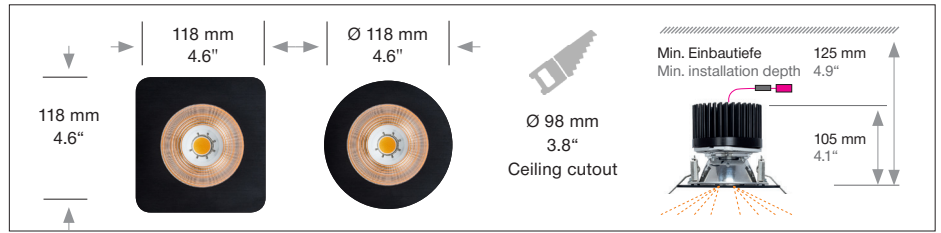

BE2

Housing: Recessed downlight with aluminium frame

Size	Size: L x W / Ø mm	Inches	LED Watt	Lumen ¹⁾	Weight ²⁾ kg/lbs ²⁾	Item No.	LED	Dimming	LED	Finish	Power supply cable	Mounting version	
	118 x 118	4.6 x 4.6	18°	18	2000	0,4 / 0.88	1016.	x x.	x x.	x x.	x x.	x x x.	x
	118 x 118	4.6 x 4.6	30°	18	2000	0,4 / 0.88	1017.	x x.	x x.	x x.	x x.	x x x.	x
	118 x 118	4.6 x 4.6	55°	18	2000	0,4 / 0.88	1018.	x x.	x x.	x x.	x x.	x x x.	x
	Ø 118	Ø 4.6	18°	18	2000	0,4 / 0.88	1510.	x x.	x x.	x x.	x x.	x x x.	x
	Ø 118	Ø 4.6	30°	18	2000	0,4 / 0.88	1511.	x x.	x x.	x x.	x x.	x x x.	x
	Ø 118	Ø 4.6	55°	18	2000	0,4 / 0.88	1512.	x x.	x x.	x x.	x x.	x x x.	x
ideal for a ceiling thickness of 1-25 mm													
LED CRI > 97		Standard:	Neutral-white		4000 K		x x x x.	40.	x x.	x x.	x x.	x x x.	x
		Optional:	Warm-white		3000 K		x x x x.	30.	x x.	x x.	x x.	x x x.	x
			Extra warm-white		2700 K		x x x x.	27.	x x.	x x.	x x.	x x x.	x
Dimming		Standard:	Without Dimming				x x x x.	x x.	01.	00.	x x.	x x x.	x
		Optional:	Dimmable DALI				x x x x.	x x.	61.	00.	x x.	x x x.	x
			Switch Dim, ready2mains™				x x x x.	x x.	81.	00.	x x.	x x x.	x
		Dimmable CASAMBI				x x x x.	x x.	91.	00.	x x.	x x x.	x	
		Bluetooth 4.0 remote control through app.											
		ENOCEAN wireless push button				x x x x.	x x.	91.	00.	x x.	x x x.	x	
Finishes		Standard:	11				x x x x.	x x.	x x.	x x.	--.	x x x.	x
			white RAL 9010										
		Optional:	10	62	22	60							
			black	black anodised	aluminium polished	silver anodised							
Power supply	included, downlight and power supply connected with plug for easy installation												
Option	IP 44 upgrade 210.00.00.00.00 Suitable for concrete mounting kit: (recommended) e.g. KAISER 1290-40 without power supply KAISER 1290-41 with transformer tunnel												
For order quantities of more than 30 pieces, measures of the aluminium frame can be individually adjusted.													
Input voltage for all external power supply units and canopy is 198-264 VAC 50/60 Hz						Complete order number: <input type="text" value="--."/> <input type="text" value="--."/> <input type="text" value="--."/> <input type="text" value="00."/> <input type="text" value="--."/> <input type="text" value="--."/> <input type="text" value="V"/>							