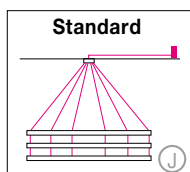

INSIEME

Housing: Pendant with light distribution up, out and down. 3 circular aluminum profiles, with integrated acrylic covers.

Design: MARKUS BISCHOF

	Size: Ø mm	inches	LED Watt	Lumen ¹⁾	weight kg ²⁾ / lbs ²⁾	Item No.	LED	Dimming	LED	Finishes	Power Supply cable	Mounting Version	
Sizes	Ø 900 mm	35.4"	165	8.163	5.0 / 11.0	762.	x x .	x x .	x x .	x x .	x x x .	x	
	Ø 1240 mm	48.8"	216	10.680	7.0 / 15.4	765.	x x .	x x .	x x .	x x .	x x x .	x	
	Ø 1550 mm	61.0"	264	12.338	9.0 / 19.8	766.	x x .	x x .	x x .	x x .	x x x .	x	
	Ø 1900 mm*	74.8"	234	15.736	11.0 / 24.2	763.	x x .	x x .	x x .	x x .	x x x .	x	
*CRI > 80													
LED 24V CRI > 90 *CRI > 80		Warm-white	3000 K	(Standard)	x x x .	63.	x x .	x x .	x x .	x x .	x x x .	x	
		Neutral-white	4000 K	(Optional)	x x x .	69.	x x .	x x .	x x .	x x .	x x x .	x	
		Extra warm-white	2700 K	(Optional)	x x x .	61.	x x .	x x .	x x .	x x .	x x x .	x	
		Extra warm-white	2200 K*	(Optional)	x x x .	22.	x x .	x x .	x x .	x x .	x x x .	x	
Dimming		Dimmable 0 - 10 V		(Standard)	x x x .	x x .	51.	00.	x x .	x x x .	x		
		DMX		(Optional)	x x x .	x x .	31.	00.	x x .	x x x .	x		
		LUTRON (contact factory)		(Optional)	x x x .	x x .	71.	00.	x x .	x x x .	x		
		Dimmable CASAMBI Bluetooth 4.0 remote control through app. Available Starting 3 rd quarter 2017		(Optional)	x x x .	x x .	81.	00.	x x .	x x x .	x		
Finishes		(Standard) 11 white											
		(Optional) 22 aluminum polished		27 brush-finished aluminum		30 anthracite		32 crocodile black		33 sand silver fine textured			
			35 gold		36 brass		37 bronze fine textured		38 copper		10 black fine textured		
			XX Custom finish										
Power Supply Cable (Standard)		000 without Mounting Version J									000	x	

INSIEME

Housing: Pendant with light distribution up, out and down. 3 circular aluminum profiles, with integrated acrylic covers.

Design: MARKUS BISCHOF

Mounting Version

6 current-carrying steel cables canopy and external power supply unit in suspended ceiling