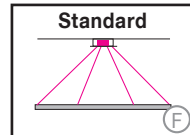

4 current-carrying steel cables.