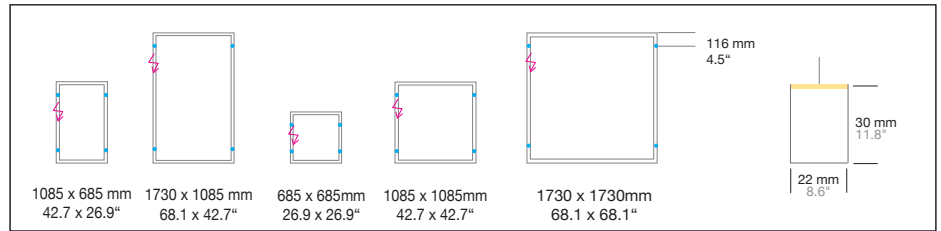

GIOCO INDIRECT

Housing: Aluminium profile, integrated opal diffuser. Optional acoustic absorber.
Design: SATTLER, THEOPHIL EICHLER

Mounting Version

Item No.	LED	Dimming	LED	Finishes	Power supply cable	Mounting version
X X X.	X X.	X X.	X X.	X X.	X X X	.

A, B, G, H, R = Distance of external power supply unit to light fixture max. 10m / 394".

E, F = Minimum suspension height, half of the longest side

Including steel cable suspension 3000mm/118".

X X X.	X X.	X X.	X X.	X X.	X X X	X

Complete order number

Power supply unit:

Type / Size mm / inch L x W x H	For use with Mounting version	Protective rating
DE 1F 360 x 150 x 85 mm / 14.2 x 5.9 x 3.3"	A, G, R	IP 20

Input voltage for all external power supply units and canopy is 90-277 VAC 47-63 Hz

Canopy:

Type / Size mm / inch Ø cover plate / body / H	For use with Mounting version	Protective rating
DB 230 Ø 230 / 210 / 60 mm / 9.5 x 8.3 / 2.3"	B, E, F, H (685x685)	IP 20
DB 290 Ø 290 / 260 / 60 mm / 11.4 x 10.2 / 2.3"	B, E, F, H (1085x685 / 1085x1085)	IP 20
DB 350 Ø 350 / 320 / 60 mm / 13.7 x 12.5 / 2.3"	B, E, F, H (1730x1085 / 1730x1730)	IP 20

USA/Canada: Canopy mounts to 4" octagonal junction box.

Optional

CASAMBI wall-switch

207. 00. 00. 00. 12. (white)

207. 00. 00. 00. 10. (black)

Casambi wall-switch is a wireless user interface that can be configured via the Casambi app. The four target buttons can control a scene or an animation of the user's choice or simply one luminaire, one luminaire group or all lights together if so desired. Up to 4 groups may be separately programmed. It comes with a wall mounting plate. The switch may be also used on its own as it is attached to the wall plate using magnets.

Ceiling fixation for mounting version A, G

200. 00. 00. 00. 12. (white)

Consisting of a cavity ceiling box with 80mm round metal cover. Applicable to mounting version A, G

Handcrafted in Germany, certified quality

IP 50 Protective rating of luminaire

Indirect light distribution

Protection class III: only suitable for very low voltage supply (<50V)

Luminaires are suitable for mounting on ordinary flammable materials, which have an inflammation point of at least 200° C / 392° F