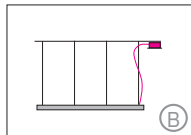

4-point suspension with external power supply unit in separate canopy