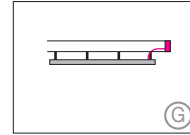

Direct ceiling mounting 50mm / 1.9" with external power supply unit in suspended ceiling