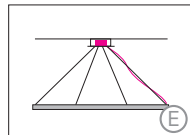

Suspension through canopy