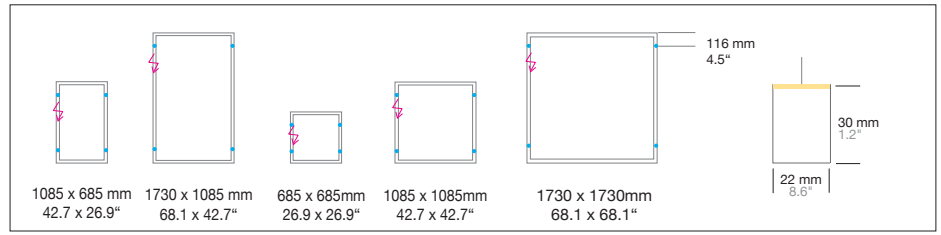

GIOCO INDIRECT

Housing: Aluminium profile, integrated opal diffuser. Optional acoustic absorber.
 Design: SATTLER, THEOPHIL EICHLER

Size: L x W x H mm	Inches	LED Watt	Lumen ¹⁾	Weight ²⁾ kg / lbs	Item No.	LED	Dimming	LED	Finishes	Power supply cable	Mounting version
Sizes											
1085 x 685 x 30	42.7 x 26.9 x 1.2"	63	3.480	2,8 / 6.17	1560.	x x .	x x .	x x .	x x .	x x x .	x
1730 x 1085 x 30	68.1 x 42.7 x 1.2"	102	5.570	4,2 / 9.25	1561.	x x .	x x .	x x .	x x .	x x x .	x
685 x 685 x 30	26.9 x 26.9 x 1.2"	47	2.720	2,2 / 4.85	1562.	x x .	x x .	x x .	x x .	x x x .	x
1085 x 1085 x 30	42.7 x 42.7 x 1.2"	78	4.270	3,4 / 7.49	1563.	x x .	x x .	x x .	x x .	x x x .	x
1730 x 1730 x 30	68.1 x 68.1 x 1.2"	125	6.870	5,2 / 11.46	1564.	x x .	x x .	x x .	x x .	x x x .	x
LED 24V		Standard: Warm-white	3000 K		x x x .	30.	x x .	x x .	x x .	x x x .	x
CRI > 90		Optional: Neutral-white	4000 K		x x x .	40.	x x .	x x .	x x .	x x x .	x
		Extra warm-white	2700 K		x x x .	27.	x x .	x x .	x x .	x x x .	x
		Tunable white*	2700 - 6500 K		x x x .	80.	x x .	x x .	x x .	x x x .	x
		*(only in combination with dimming DMX , DALI, CASAMBI)									
Dimming		Standard: Without Dimmer			x x x .	x x .	01.	00.	x x .	x x x .	x
		Optional: DMX			x x x .	x x .	31.	00.	x x .	x x x .	x
		1 - 10 V			x x x .	x x .	41.	00.	x x .	x x x .	x
		0 - 10 V			x x x .	x x .	51.	00.	x x .	x x x .	x
		DALI			x x x .	x x .	61.	00.	x x .	x x x .	x
		CASAMBI			x x x .	x x .	81.	00.	x x .	x x x .	x
		ENOCEAN wireless push button			x x x .	x x .	91.	00.	x x .	x x x .	x
Finishes		Standard:									
		66	bronze anodised brushed		x x x .	x x .	x x .	x x .		x x x .	x
		62	black anodised brushed								
		65	champ. gold anodised brushed								
		60	silver anodised brushed								
Power supply Cable		Standard:									
		000	without Mounting Version F/R		x x x .	x x .	x x .	x x .	x x .		x
		Z 80	Black PVC								