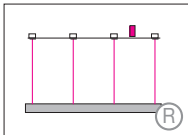

Suspension with current-carrying steel cables and cavity wall box. B.

Item No.	LED	Dimming	LED	Finishes	Power supply cable	Mounting version
X X X.	X X.	X X.	X X.	X X.	X X X	.

A, B, G, H, R = Distance of external power supply unit to light fixture max. 10m / 394".

E, F = Minimum suspension height, half of the longest side

Including steel cable suspension 3000mm/118".

X X X.	X X.	X X.	X X.	X X.	X X X	X

Complete order number

Power supply unit:

Type / Size mm / inch L x W x H	For use with Mounting version	Protective rating
DE 1F 360 x 150 x 85 mm / 14.2 x 5.9 x 3.3"	A, G, R	IP 20

Input voltage for all external power supply units and canopy is 90-277 VAC 47-63 Hz

Canopy:

Type / Size mm / inch Ø cover plate / body / H	For use with Mounting version	Protective rating
DB 230 Ø 230 / 210 / 60 mm / 9.5 x 8.3 / 2.3"	B, E, F, H (685x685)	IP 20
DB 290 Ø 290 / 260 / 60 mm / 11.4 x 10.2 / 2.3"	B, E, F, H (1085x685 / 1085x1085)	IP 20
DB 350 Ø 350 / 320 / 60 mm / 13.7 x 12.5 / 2.3"	B, E, F, H (1730x1085 / 1730x1730)	IP 20

USA/Canada: Canopy mounts to 4" octagonal junction box.

Optional

CASAMBI wall-switch

207. 00. 00. 00. 12. (white)

207. 00. 00. 00. 10. (black)

Casambi wall-switch is a wireless user interface that can be configured via the Casambi app. The four target buttons can control a scene or an animation of the user's choice or simply one luminaire, one luminaire group or all lights together if so desired. Up to 4 groups may be separately programmed. It comes with a wall mounting plate. The switch may be also used on its own as it is attached to the wall plate using magnets.