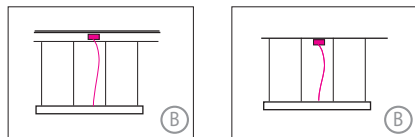

DUETTO MED

Housing: Aluminium profile with integrated opal diffuser
Design: SATTLER

Sizes	Size: L x W x H mm	LED Watt direct/indirect	Lumen ¹⁾ direct/indirect	Weight ²⁾ kg/lbs	Item No.	LED	Dimming	LED	Finish	Power supply cable	Mounting version
	Ø 1255 mm	137 / 22	7.606 / 1.135	9,5 20.9	2091.	XX.	XX.	XX.	XX.	XX.X.	X
Direct and indirect light are switchable and dimmable together only.											
LED		Direct:	Neutral-white	5000 K	XXXX.	51.	XX.	XX.	XX.	XXX.	X
CRI > 97		Indirect:	Neutral-white without indirect light	5000 K	XXXX. XXXX.	XX. XX.	XX. XX.	51. 00.	XX. XX.	XXX. XXX.	X X
Sunlike Vollspektrum-LED Technologie											
Dimming		Standard:	Without Dimmer		XXXX.	XX.	02.	XX.	XX.	XXX.	X
		Optional:	1 - 10 V DALI CASAMBI		XXXX. XXXX. XXXX.	XX. XX. XX.	42. 62. 82.	XX. XX. XX.	XX. XX. XX.	XXX.X. XXX. XXX.	X X X
Finishes		12 white, similar RAL 9003			XXX.	XX.	XX.	XX.	12.	XXX.	X
Power supply cable		Z 70 Silver			XXX.	XX.	XX.	XX.	XX.	Z70.	X
Mounting Version					XXX.	XX.	XX.	XX.	XX.	XXX.	B

4 point suspension
with canopy
in suspended ceiling

4 point suspension
with canopy

2091.	51.	---	---	12.	Z70.	B
-------	-----	-----	-----	-----	------	---

Complete order number

Canopy:

(body white)

Type/Size mm / inch
Ø body / H

For use with
Mounting version

Protective
rating

DBS 300 Ø300 / 50mm / 11.8 / 1.9" **B** **IP 20**

Colour: 12 white, similar RAL 9003, contact factory for other finishes

Input voltage 220 - 240 VAC 50/60 Hz