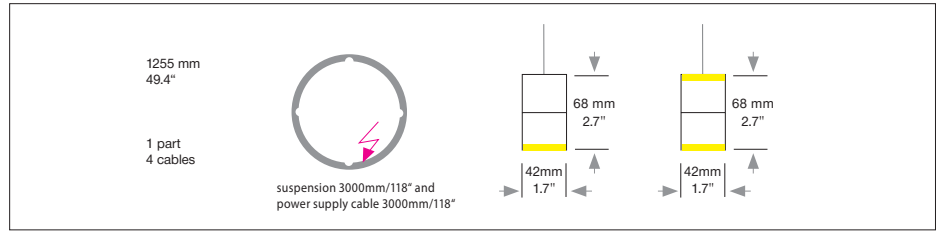

DUETTO MED

Housing: Aluminium profile with integrated opal diffuser
Design: SATTLER

Sizes	Size: L x W x H mm	LED Watt direct/indirect	Lumen ¹⁾ direct/indirect	Weight ²⁾ kg/lbs	Item No.	LED	Dimming	LED	Finish	Power supply cable	Mounting version
	Ø 1255 mm	137 / 22	7.606 / 1.135	9,5 20.9	2091.	XX.	XX.	XX.	XX.	XX.X.	X
Direct and indirect light are switchable and dimmable together only.											
LED		Direct:	Neutral-white	5000 K	XXXX.	51.	XX.	XX.	XX.	XXX.	X
CRI > 97		Indirect:	Neutral-white without indirect light	5000 K	XXXX. XXXX.	XX. XX.	XX. XX.	51. 00.	XX. XX.	XXX. XXX.	X X
Sunlike Vollspektrum-LED Technologie											
Dimming		Standard:	Without Dimmer		XXXX.	XX.	02.	XX.	XX.	XXX.	X
		Optional:	1 - 10 V DALI CASAMBI		XXXX. XXXX. XXXX.	XX. XX. XX.	42. 62. 82.	XX. XX. XX.	XX. XX. XX.	XXX.X. XXX. XXX.	X X X
Finishes		12 white, similar RAL 9003			XXX.	XX.	XX.	XX.	12.	XXX.	X
Power supply cable		Z 70 Silver			XXX.	XX.	XX.	XX.	XX.	Z70.	X
Mounting Version					XXX.	XX.	XX.	XX.	XX.	XXX.	B

4 point suspension
with canopy
in suspended ceiling

4 point suspension
with canopy

2091.	51.	---	---	12.	Z70.	B
-------	-----	-----	-----	-----	------	---

Complete order number

Canopy:

(body white)

Type/Size mm / inch
Ø body / H

For use with
Mounting version

Protective
rating

DBS 300 Ø300 / 50mm / 11.8 / 1.9" **B** **IP 20**

Colour: 12 white, similar RAL 9003, contact factory for other finishes

Input voltage 220 - 240 VAC 50/60 Hz