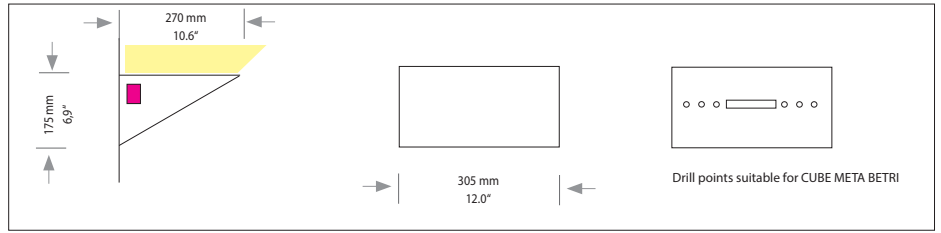

BECU

Housing: Wall mounted luminaire with aluminium housing

Size: L x W x H mm	LED Watt	Lumen ¹⁾	Weight ²⁾ kg/lbs	Item No.	LED	Dimming	LED	Finish	Mounting version
305 x 270 x 175 mm	86	6200	2,8/6,2	1581.	XX.	XX.	XX.	XX.	X
LED  CRI > 97 MacAdam 3 L 90 B10 72.000 h	Neutral-white 5000 K Sunlike Vollspektrum-LED Technologie			XXXX.	51.	XX.	XX.	XX.	X.
Dimming 	Dimmable to 1% via DALI, switch dim			XXXX.	XX.	61.	00.	XX.	X
Finishes  60 silver anodised  12 white, powder coated RAL 9003				XXXX.	XX.	XX.	XX.	---	X
Mounting version 	Mounting version P wall mounted compatible with existing mounting holes of CUBE, META, BETRI luminaires			XXXX.	XX.	XX.	XX.	XX.	P.

	1581.	51.	61.	00.	---	P.
--	-------	-----	-----	-----	-----	-----------

Complete order number

Input voltage is 220-240 VAC 50-60 Hz

Handcrafted in Germany, certified quality

Protective rating luminaire

Indirect light distribution