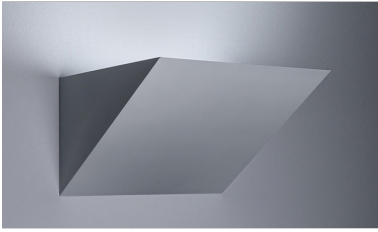

BECU

Housing: Wall mounted luminaire with aluminium housing

Size: L x W x H mm	LED Watt	Lumen ¹⁾	Weight ²⁾ kg/lbs	Item No.	LED	Dimming	LED	Finish	Mounting version
305 x 270 x 175 mm	86	6200	2,8/6,2	1581.	XX.	XX.	XX.	XX.	X
LED  CRI > 97 MacAdam 3 L 90 B10 72.000 h	Neutral-white 5000 K Sunlike Vollspektrum-LED Technologie			XXXX.	51.	XX.	XX.	XX.	X.
Dimming 	Dimmable to 1% via DALI, switch dim			XXXX.	XX.	61.	00.	XX.	X
Finishes  60 silver anodised  12 white, powder coated RAL 9003				XXXX.	XX.	XX.	XX.	---	X
Mounting version 	Mounting version P wall mounted compatible with existing mounting holes of CUBE, META, BETRI luminaires			XXXX.	XX.	XX.	XX.	XX.	P.

Protection class I

Luminaires are suitable for mounting on ordinary flammable materials, which have an inflammation point of at least 200° C. / 392° F.