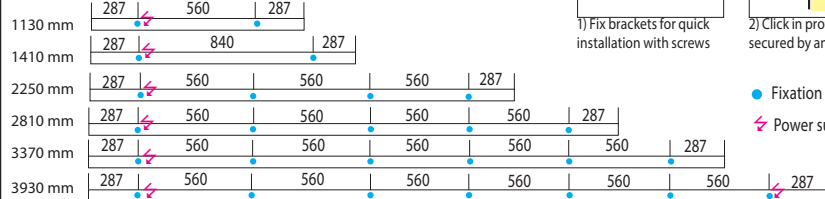

Fixation points - have to be equally distributed

lengths without additional end caps

• Fixation points

⚡ Power supply cable