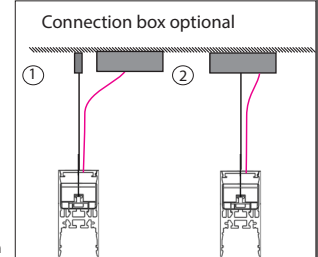

- Suspended with height adjustable steel cables (1500 mm or 3000 mm), adjustment to be done on ceiling
- Recommended minimum distance to ceiling for luminaires with indirect light is 500 mm to achieve even illumination
- Power supply integrated in luminaire.
- Position of suspension points can be repositioned on-site if necessary (within limits, please check with our office)
- Power supply cable included for single luminaires
- Connection box optional

Suspension points

lengths without additional end caps

• Suspension points

⚡ Power supply cable always 35mm beside the suspension point

Dimensions in mm

0P - Surface mounted luminaire

- Surface mounting with mounting brackets
- Position of mounting brackets can be adjusted on-site if necessary (within limits, please check with our office)
- Power supply cable not included
- Power supply and terminal clamp integrated in luminaire
- Minimal distance to wall and other objects 50 mm
- Position of power supply outlet flexible

Fixation points - have to be equally distributed

lengths without additional end caps

• Fixation points

⚡ Power supply cable

Dimensions in mm

0V - Recessed luminaire with frame

- Luminaire with springs for easy mounting in plasterboard ceiling
- Delivery with quick mounting plug (Adels AC 164/5) incl. 500 mm connection cable
- Up to ceiling thickness of 35 mm
- Fixation points can be adapted on-site if necessary (within limits, please check with our office)