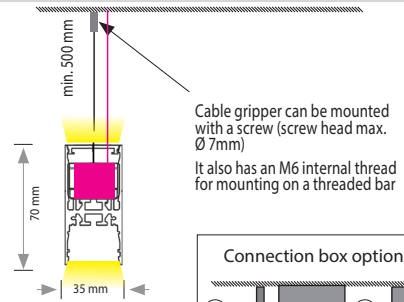

- Suspended with height adjustable steel cables (1500 mm or 3000 mm), adjustment to be done on ceiling
- Recommended minimum distance to ceiling for luminaires with indirect light is 500 mm to achieve even illumination
- Power supply integrated in luminaire.
- Position of suspension points can be repositioned on-site if necessary (within limits, please check with our office)
- Power supply cable included for single luminaires
- Connection box optional

Suspension points

lengths without additional end caps

• Suspension points

⚡ Power supply cable always 35mm beside the suspension point

Dimensions in mm

0P - Surface mounted luminaire

- Surface mounting with mounting brackets
- Position of mounting brackets can be adjusted on-site if necessary (within limits, please check with our office)
- Power supply cable not included
- Power supply and terminal clamp integrated in luminaire
- Minimal distance to wall and other objects 50 mm
- Position of power supply outlet flexible

Fixation points - have to be equally distributed

lengths without additional end caps

• Fixation points

⚡ Power supply cable

Dimensions in mm

0V - Recessed luminaire with frame

- Luminaire with springs for easy mounting in plasterboard ceiling
- Delivery with quick mounting plug (Adels AC 164/5) incl. 500 mm connection cable
- Up to ceiling thickness of 35 mm
- Fixation points can be adapted on-site if necessary (within limits, please check with our office)