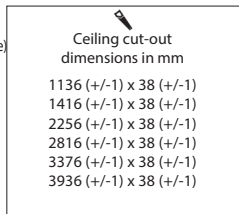

Suspension points

lengths without additional end caps

• Suspension points

⚡ Power supply cable always 35mm beside the suspension point

Dimensions in mm

0P - Surface mounted luminaire

- Surface mounting with mounting brackets
- Position of mounting brackets can be adjusted on-site if necessary (within limits, please check with our office)
- Power supply cable not included
- Power supply and terminal clamp integrated in luminaire
- Minimal distance to wall and other objects 50 mm
- Position of power supply outlet flexible

Fixation points - have to be equally distributed

lengths without additional end caps

• Fixation points

⚡ Power supply cable

Dimensions in mm

0V - Recessed luminaire with frame

- Luminaire with springs for easy mounting in plasterboard ceiling
- Delivery with quick mounting plug (Adels AC 164/5) incl. 500 mm connection cable
- Up to ceiling thickness of 35 mm
- Fixation points can be adapted on-site if necessary (within limits, please check with our office)

Fixation points - have to be equally distributed

lengths without additional end caps

• Fixation points

⚡ Power supply cable

Dimensions in mm

PALADIO SYSTEM

ORDER EXAMPLE

The diverse components of the PALADIO series give you the possibility to create your individually designed PALADIO SYSTEM LUMINAIRE. The illustration below shows only one of the various possibilities offered by the PALADIO System.