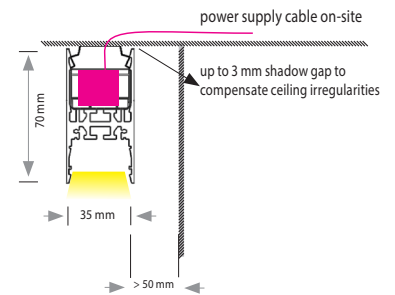

- Suspended with height adjustable steel cables (1500 mm or 3000 mm), adjustment to be done on ceiling
- Recommended minimum distance to ceiling for luminaires with indirect light is 500 mm to achieve even illumination
- Power supply integrated in luminaire.
- Position of suspension points can be repositioned on-site if necessary (within limits, please check with our office)
- Power supply cable included for single luminaires
- Connection box optional

Suspension points

lengths without additional end caps

• Suspension points

⚡ Power supply cable always 35mm beside the suspension point

Dimensions in mm

0P - Surface mounted luminaire

- Surface mounting with mounting brackets
- Position of mounting brackets can be adjusted on-site if necessary (within limits, please check with our office)
- Power supply cable not included
- Power supply and terminal clamp integrated in luminaire
- Minimal distance to wall and other objects 50 mm
- Position of power supply outlet flexible

Fixation points - have to be equally distributed

lengths without additional end caps

• Fixation points

⚡ Power supply cable

Dimensions in mm

0V - Recessed luminaire with frame

- Luminaire with springs for easy mounting in plasterboard ceiling
- Delivery with quick mounting plug (Adels AC 164/5) incl. 500 mm connection cable
- Up to ceiling thickness of 35 mm
- Fixation points can be adapted on-site if necessary (within limits, please check with our office)