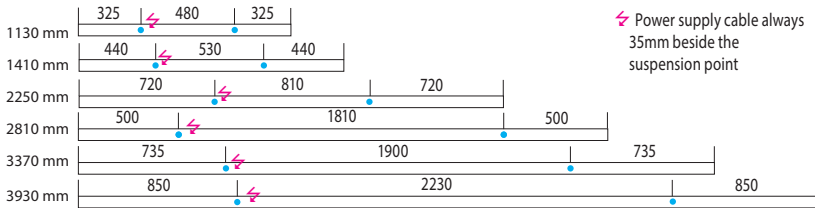

PALADIO LENS 35

Mounting versions

0A - Pendant luminaire

- Suspended with height adjustable steel cables (1500 mm or 3000 mm), adjustment to be done on ceiling
- Recommended minimum distance to ceiling for luminaires with indirect light is 500 mm to achieve even illumination
- Power supply integrated in luminaire.
- Position of suspension points can be repositioned on-site if necessary (within limits, please check with our office)
- Power supply cable included for single luminaires
- Connection box optional

Suspension points

lengths without additional end caps

• Suspension points

⚡ Power supply cable always 35mm beside the suspension point