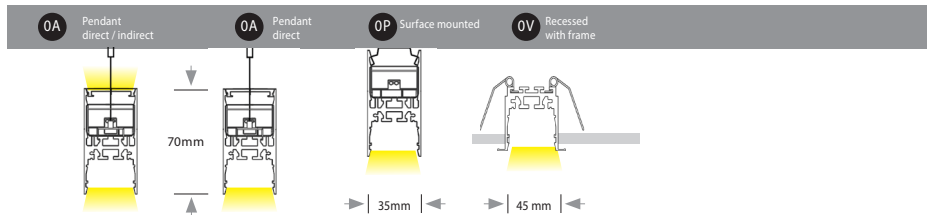

PALADIO LENS 35

Housing: Aluminium profile with integrated mini lens reflector and power supply
 Design: SATTLER

L* x W x H mm	Wattage direct / indirect	Lumen direct / indirect	Lumen / W direct / indirect	Weight kg	Item No.	Mounting version	Colour	LED direct		LED indirect		Dimming	Power supply cable	
System luminaire														
1130 x 35 x 70	16 / -	1.988 / -	124 / -	2,4	2280.	X X.	X X.	X X.	X X.	X X.	X X.	X X.	X X X.	
2250	32 / 32	3.976 / 3.300	124 / 103	7,3	2282.	X X.	X X.	X X.	X X.	X X.	X X.	X X.	X X X.	
3370	48 / 48	5.964 / 4.950	124 / 103	11,3	2284.	X X.	X X.	X X.	X X.	X X.	X X.	X X.	X X X.	
End caps, connectors, power supply cables and PALADIO CONNECT elements to be ordered separately, see page 2														
1410	16 / 16	1988 / 1650	124 / 103	3,9	2281.	X X.	X X.	X X.	X X.	X X.	X X.	X X.	X X X.	
2810	32 / 32	3.976 / 3.300	124 / 103	9,3	2283.	X X.	X X.	X X.	X X.	X X.	X X.	X X.	X X X.	
For a systematic light distribution see page 2 for length of light elements *additional 3mm per end cap														
Separate specification sheet for single luminaires														
Mounting version														
Pendant Surface mounted Recessed with frame						X X X X.	---	X X.	X X.	X X.	X X.	X X.	X X.	X X X.
Finish														
Standard														
66 bronze anodised Optional: 60 silver anodised 62 black anodised 65 champ. gold anodised						X X X X.	X X.	---	X X.	X X.	X X.	X X.	X X.	X X X.
LED direct														
LED direct CRI > 90 MacAdam 3 L 80 B10 50.000 h Efficiency 80%		Standard: Neutral-white 4000 K Optional: Extra Warm-white 2700 K Warm-white 3000 K Tunable white 2700 - 6500 K No direct light (blank element)		X X X X.	X X.	X X.	40.	X X.	X X.	X X.	X X.	X X.	X X X.	
<input type="checkbox"/> SELV		Standard: Mini lens reflector 60° UGR < 19		X X X X.	X X.	X X.	32.	X X.	X X.	X X.	X X.	X X.	X X X.	
LED indirect														
LED indirect Only available for mounting version 0A. Indirect light not continuous, see page 2 CRI > 90 MacAdam 3 L 80 B10 50.000 h		Standard: No indirect light output Optional: Neutral-white 4000 K Extra Warm-white 2700 K Warm-white 3000 K Tunable white 2700 - 6500 K* *Tunable white also necessary for direct side		X X X X.	X X.	X X.	X X.	X X.	X X.	00.	00.	X X.	X X X.	
<input type="checkbox"/> SELV		Standard: Opal diffuser		X X X X.	X X.	X X.	X X.	X X.	X X.	X X.	99.	X X.	X X X.	
Dimming														
Standard:		Dimmable to 1% via DALI-2, switch Dim		X X X X.	X X.	X X.	X X.	X X.	X X.	X X.	X X.	06.	X X X.	
Mounting kit														
Mounting version 0A		1500 mm steel cable suspension		X X X X.	X X.	X X.	X X.	X X.	X X.	X X.	X X.	X X.	A15.	
		3000 mm steel cable suspension		X X X X.	X X.	X X.	X X.	X X.	X X.	X X.	X X.	X X.	A30.	
Mounting version 0P 0V		mounting brackets included		X X X X.	X X.	X X.	X X.	X X.	X X.	X X.	X X.	X X.	000.	