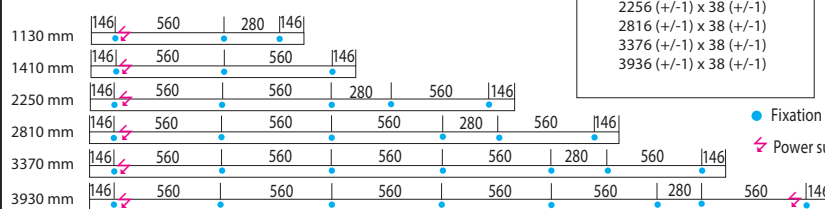

Fixation points - have to be equally distributed

lengths without additional end caps

• Fixation points

⚡ Power supply cable