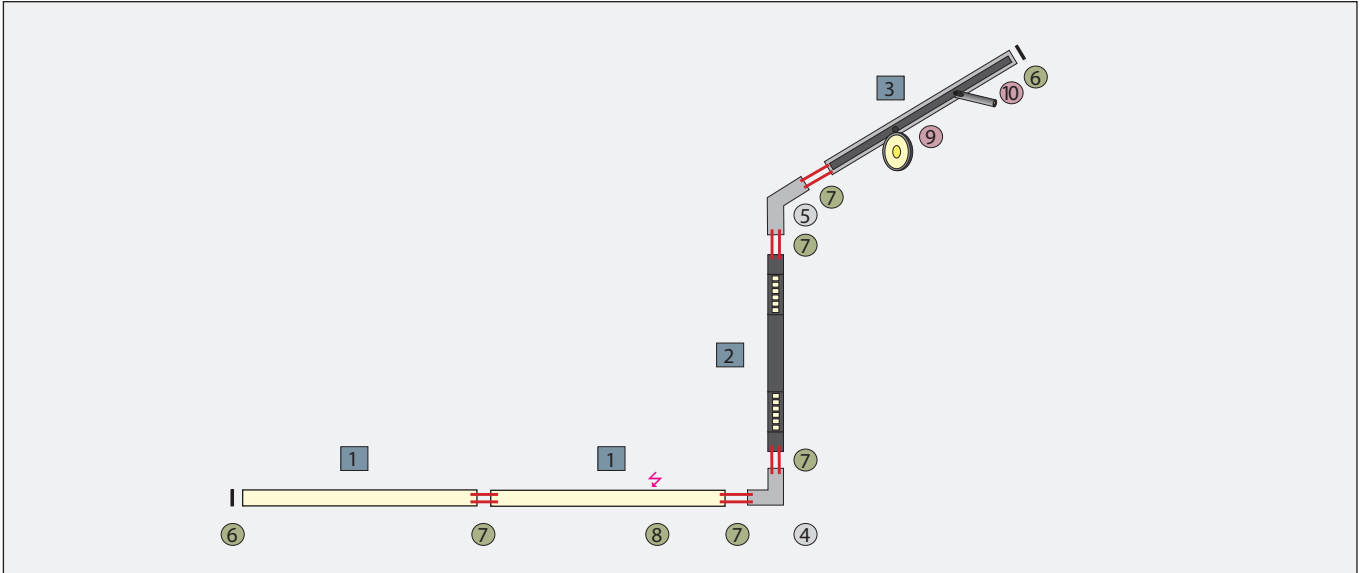

- Suspended with height adjustable steel cables (1500 mm or 3000 mm), adjustment to be done on ceiling
- Recommended minimum distance to ceiling for luminaires with indirect light is 500 mm to achieve even illumination
- Power supply integrated in luminaire.
- Position of suspension points can be repositioned on-site if necessary (within limits, please check with our office)
- Power supply cable included for single luminaires
- Connection box optional

Fixation points - have to be equally distributed

lengths without additional end caps

• Fixation points

⚡ Power supply cable

Dimensions in mm

0V - Recessed luminaire with frame

- Luminaire with springs for easy mounting in plasterboard ceiling
- Delivery with quick mounting plug (Adels AC 164/5) incl. 500 mm connection cable
- Up to ceiling thickness of 35 mm
- Fixation points can be adapted on-site if necessary (within limits, please check with our office)

Fixation points - have to be equally distributed

lengths without additional end caps

• Fixation points

⚡ Power supply cable

Dimensions in mm

PALADIO SYSTEM

ORDER EXAMPLE

The diverse components of the PALADIO series give you the possibility to create your individually designed PALADIO SYSTEM LUMINAIRE. The illustration below shows only one of the various possibilities offered by the PALADIO System.

Luminaires	Connectors	Accessories	Light elements (TRACK)
<ul style="list-style-type: none"> 1 PRISM 1130 mm 2 LENS 1410 mm 3 TRACK 1410 mm 	<ul style="list-style-type: none"> 4 90° connector 5 120° connector 	<ul style="list-style-type: none"> 6 End caps 7 Connector Set 8 Power supply cable 	<ul style="list-style-type: none"> 9 AVVENI SPOT 10 FINO SPOT 2