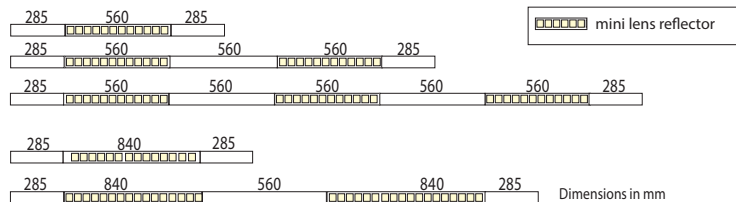

PALADIO CONNECT Connection elements

Please order PALADIO CONNECT elements for system luminaires with separate specification sheet.

Connector Set

Technical information

L x W x H mm

Item No.
System luminaires

Direct side mini lens reflector - illumination by segments

1130 x 35 x 70 mm	2280.
2250	2282.
3370	2284.
1410	2281.
2810	2283.

Indirect side opal diffuser - illumination by segment

1130 x 35 x 70 mm	2280.
2250	2282.
3370	2284.
1410	2281.
2810	2283.