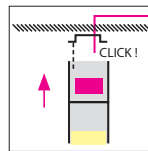

- Suspended with height adjustable steel cables (1500 mm or 3000 mm), adjustment to be done on ceiling
- Recommended minimum distance to ceiling for luminaires with indirect light is 500 mm to achieve even illumination
- Power supply integrated in luminaire.
- Position of suspension points can be repositioned on-site if necessary (within limits, please check with our office)
- Power supply cable included for single luminaires
- Connection box optional

Suspension points

lengths without additional end caps

• Suspension points

⚡ Power supply cable always 35mm beside the suspension point

Dimensions in mm

0P - Surface mounted luminaire

- Surface mounting with mounting brackets
- Position of mounting brackets can be adjusted on-site if necessary (within limits, please check with our office)
- Power supply cable not included
- Power supply and terminal clamp integrated in luminaire
- Minimal distance to wall and other objects 50 mm
- Position of power supply outlet flexible

Fixation points - have to be equally distributed

lengths without additional end caps

• Fixation points

⚡ Power supply cable

Dimensions in mm

0V - Recessed luminaire with frame

- Luminaire with springs for easy mounting in plasterboard ceiling
- Delivery with quick mounting plug (Adels AC 164/5) incl. 500 mm connection cable
- Up to ceiling thickness of 35 mm
- Fixation points can be adapted on-site if necessary (within limits, please check with our office)