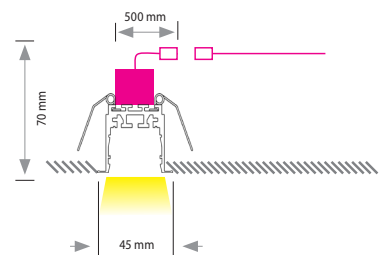

- Suspended with height adjustable steel cables (1500 mm or 3000 mm), adjustment to be done on ceiling
- Recommended minimum distance to ceiling for luminaires with indirect light is 500 mm to achieve even illumination
- Power supply integrated in luminaire.
- Position of suspension points can be repositioned on-site if necessary (within limits, please check with our office)
- Power supply cable included for single luminaires
- Connection box optional

Suspension points

lengths without additional end caps

• Suspension points

⚡ Power supply cable always 35mm beside the suspension point

Dimensions in mm

0P - Surface mounted luminaire

- Surface mounting with mounting brackets
- Position of mounting brackets can be adjusted on-site if necessary (within limits, please check with our office)
- Power supply cable not included
- Power supply and terminal clamp integrated in luminaire
- Minimal distance to wall and other objects 50 mm
- Position of power supply outlet flexible

Fixation points - have to be equally distributed

lengths without additional end caps

• Fixation points

⚡ Power supply cable

Dimensions in mm

0V - Recessed luminaire with frame

- Luminaire with springs for easy mounting in plasterboard ceiling
- Delivery with quick mounting plug (Adels AC 164/5) incl. 500 mm connection cable
- Up to ceiling thickness of 35 mm
- Fixation points can be adapted on-site if necessary (within limits, please check with our office)

Fixation points - have to be equally distributed

lengths without additional end caps

• Fixation points

⚡ Power supply cable

Dimensions in mm

PALADIO SYSTEM

ORDER EXAMPLE

The diverse components of the PALADIO series give you the possibility to create your individually designed PALADIO SYSTEM LUMINAIRE. The illustration below shows only one of the various possibilities offered by the PALADIO System.