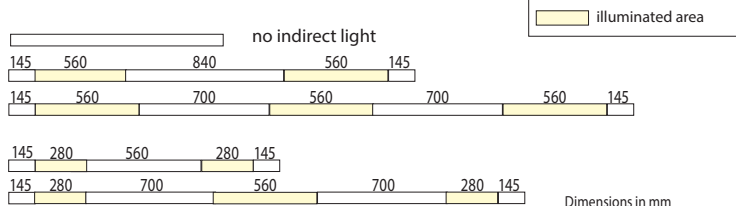

Direct side mini lens reflector - illumination by segments

1130 x 35 x 70 mm	2280.
2250	2282.
3370	2284.
1410	2281.
2810	2283.

Indirect side opal diffuser - illumination by segment

1130 x 35 x 70 mm	2280.
2250	2282.
3370	2284.
1410	2281.
2810	2283.

Maximum series connection

B 16A Circuit breaker (2,5 mm²)
luminaire size up to 3m = 14 pcs.
from 3m = 7 pcs.

B 10A Circuit breaker (1,5 mm²)
luminaire size up to 3m = 8 pcs.
from 3m = 4 pcs.

DALI programming