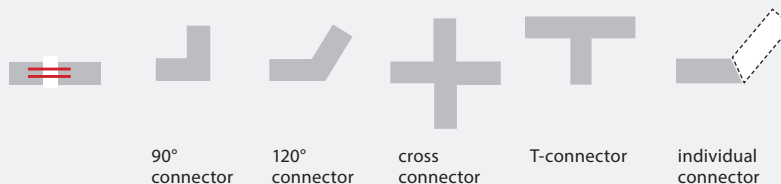

PALADIO CONNECT Connection elements

Please order PALADIO CONNECT elements for system luminaires with separate specification sheet.

Connector Set

Technical information

L x W x H mm

Item No.
System luminaires