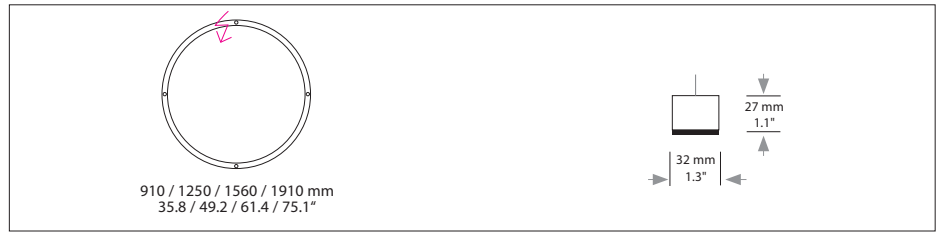

Housing: Circular aluminium profile with integrated opal diffuser on the downside
 Design: SATTLER

	Size: Ø mm	Inches	LED Watt	Lumen ¹⁾	Weight ²⁾ kg/lbs	Item No.	LED	Dimming	LED	Finish	Power supply cable	Mounting version
Sizes	Ø 910 mm	35.8"	51	3.259	3,8 / 8.4	1000.	X X.	X X.	X X.	X X.	X X X.	X
	Ø 1250 mm	49.2"	66	4.227	5,2 / 11.5	1001.	X X.	X X.	X X.	X X.	X X X.	X
	Ø 1560 mm	61.4"	85	5.537	6,5 / 14.3	1011.	X X.	X X.	X X.	X X.	X X X.	X
	Ø 1910 mm	75.1"	102	6.114	8,0 / 17.6	1012.	X X.	X X.	X X.	X X.	X X X.	X

Optional:		4 point suspension with canopy		Direct ceiling mounting (white) 18mm / 0.7" with canopy	X X X X. X X X X.	X X. X X.	X X. X X.	X X. X X.	X X. X X.	X X X. X X X.	B. G.
-----------	--	--------------------------------	--	--	----------------------	--------------	--------------	--------------	--------------	------------------	----------

Dimensions of canopy

Typ	Size mm / inch body / H	included with mounting version	Protective rating
DBS 250	Ø 250 / 50 mm / 9.8 / 1.9"	A, B, G	IP 30
DBS 300*	Ø 297 / 53 mm / 11.7 / 2.1"	A, B, G	IP 30

*Ø1900 mm

USA/Canada: Canopy mounts to 4" octagonal junction box.

---	---	---	---	---	Z80.	-.
-----	-----	-----	-----	-----	------	----

Order number

Distance of external power supply unit to light fixture max. 10m / 394".
 Mounting version with steel cable length 5000 mm / 196" and power supply cable, length 5000 mm / 196"