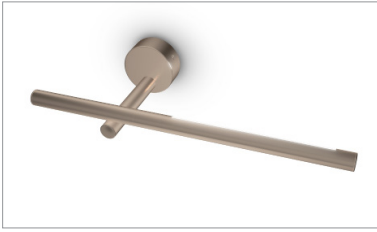

SATTLER

PALITO WALL

Housing: Aluminium profile with integrated mini lens system, movable body
 Design: Michael Schmidt, code2design

Size	Size: Ø x L mm	Inches	LED Watt	Lumen ¹⁾	Weight ²⁾ kg/lbs	Item No.	LED	Dimming	LED	Finish	Power supply cable	Mounting version				
	Ø 22 x 420	0.9 x 16.5"	6,5	650	0,8	1544.	x x.	x x.	x x.	x x.	x x x.	x				
LED		Standard: Warm-white Optional: Neutral-white Extra warm-white	3000 K 4000 K 2700 K	x x x x. x x x x. x x x x.	30. 40. 27.	x x. x x. x x.	00. 00. 00.	x x. x x. x x.	x x x. x x x. x x x.	x x x						
Dimming		Standard: TRIAC		x x x x.	11.	x x.	x x.	x x.	x x x.	x						
Finish		Standard: 66 bronze anodised brushed Optional: 60 silver anodised brushed, 62 black anodised brushed, 65 champ. gold anodised brushed		x x x.	x x.	x x.	x x.	. .	x x x.	x						

Mounting version

Standard:

Direct wall mounting with power supply unit in canopy

1544. -- **11.** **00.** -- **000.** **P**
 Complete order number

Compatible TRIAC Dimmers

Manufacturer	Model	Quantity of parallel connection
JUNG	1224 LED UDE	14
JUNG	1731 DD	10
Merten	SBD200LED	13
ABB Busch-Jaeger	6519 U	15
ABB Busch-Jaeger	6526 U	13
Berker	296110	10
Berker	2973	12
Schneider	SBD200LED ELG174231	13

Canopy:

Type: **DB 78/32** For use with Mounting version: **P** Protective rating: **IP 40**

Cover Ø 78 mm / 3.1"
 H 32 mm / 1.3"
 Same colour as luminaire

Input voltage for canopy is **220-240 VAC 50/60 Hz**