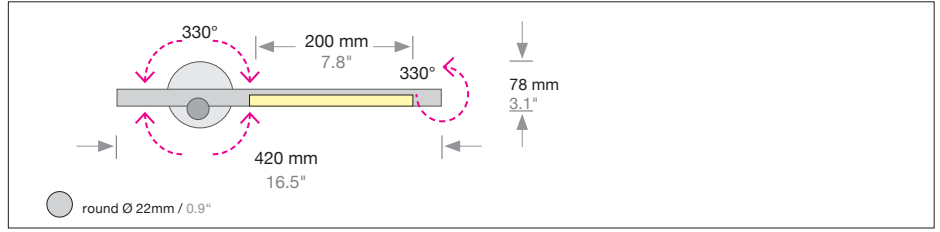

SATTLER

PALITO WALL

Housing: Aluminium profile with integrated mini lens system, movable body
 Design: Michael Schmidt, code2design

Size	Size: Ø x L mm	Inches	LED Watt	Lumen ¹⁾	Weight ²⁾ kg/lbs	Item No.	LED	Dimming	LED	Finish	Power supply cable	Mounting version				
	Ø 22 x 420	0.9 x 16.5"	6,5	650	0,8	1544.	x x.	x x.	x x.	x x.	x x x.	x				
LED		Standard: Warm-white Optional: Neutral-white Extra warm-white	3000 K 4000 K 2700 K	x x x x. x x x x. x x x x.	30. 40. 27.	x x. x x. x x.	00. 00. 00.	x x. x x. x x.	x x x. x x x. x x x.	x x x						
Dimming		Standard: TRIAC		x x x x.	11.	x x.	x x.	x x.	x x x.	x						
Finish		Standard: 66 bronze anodised brushed Optional: 60 silver anodised brushed, 62 black anodised brushed, 65 champ. gold anodised brushed		x x x.	x x.	x x.	x x.	. .	x x x.	x						

Canopy:

Type: **DB 78/32** For use with Mounting version: **P** Protective rating: **IP 40**

Cover Ø 78 mm / 3.1"
 H 32 mm / 1.3"
 Same colour as luminaire

Input voltage for canopy is **220-240 VAC 50/60 Hz**