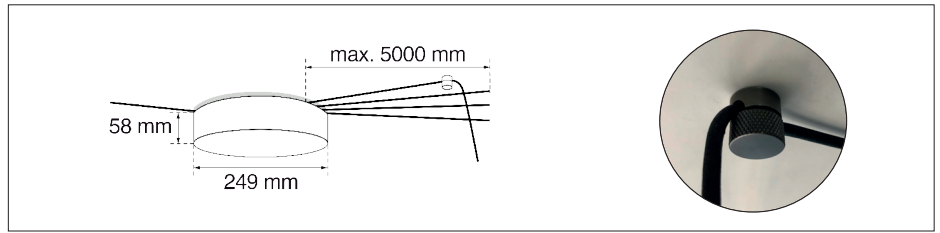

SOLUZIONE

Housing: Canopy with multiple suspension
Design: SATTLER

Soluzione

Size: Ø mm/H mm	Inches	Weight ²⁾ kg/lbs	Item No.	LED	Dimming	LED	Finish	Power supply cable	Mounting version
Ø 249 mm/58 mm	9.8"/2.3"	4,0 / 8.8	421.	XX.	XX.	XX.	XX.	XXX.	X
Dimming	Standard: Optional:	DALI* CASAMBI*	XXX. XXX.	XX. XX.	61. 81.	XX. XX.	XX. XX.	XXX. XXX.	X X
*same dimming as luminaires, all luminaires are only dimmable together									
Finish			XXX.	XX.	XX.	XX.	---	XXX.	X
Standard:	 10 black fine textured	Optional:	 12 white, powder coated, similar RAL 9003						
Power supply cable		Z 80 PVC black** Z 82 PVC black**	XXX. XXX.	XX. XX.	XX. XX.	XX. XX.	XX. XX.	000. 000.	X X
**power supply cable is specified on the basis of luminaire selection									
			421.	00.	---	00.	---	---	B
Complete order number canopy									

Handcrafted in Germany, certified quality

IP 20

Protective rating of luminaire

Light distribution direct

Luminaires are suitable for mounting on ordinary flammable materials, which have an inflammation point of at least 200° C. / 392° F.