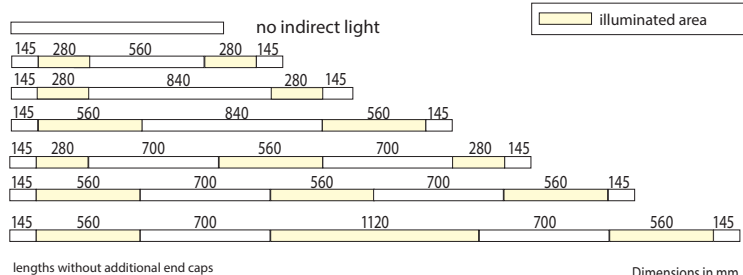

Cover for power track

black, 2m to be cut to size	2278.00.00.00.00.62	_____
black, 3m to be cut to size	2279.00.00.00.00.62	_____

Technical information

L x W x H mm

Item No.
Single luminaire

Direct side - 48V DALI power track

1130 x 35 x 70 mm	2060.
1410	2061.
1690	2066.
2250	2062.
2810	2063.
3370	2064.
3930	2065.

Indirect side opal diffuser - illumination by segment

1130 x 35 x 70 mm	2060.
1410	2061.
1690	2066.
2250	2062.
2810	2063.
3370	2064.
3930	2065.