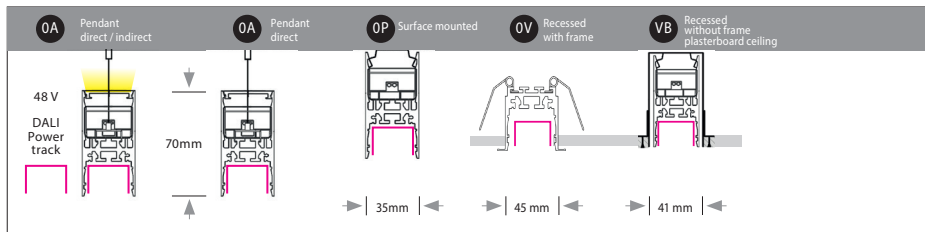

PALADIO TRACK 35

Housing: Aluminium profile with integrated black 48V DALI power track and diverse light elements
 Design: SATTLER

L * x W x H mm	Wattage direct / indirect	Lumen direct / indirect	Lumen / W direct / indirect	Weight kg	Item No.	Mounting version	Colour	LED direct	LED indirect	Dimming	Power supply cable		
Single luminaire	1130 x 35 x 70	100 W (48V) / -	- / -	3,2	2060.	X X.	X X.	00.	01.	00.	00.	X X.	X X X.
	1410	100 W (48V) / 11	- / 970	4,9	2061.	X X.	X X.	X X.	X X.	X X.	X X.	X X.	X X X.
	1690	100 W (48V) / 11	- / 970	6,5	2066.	X X.	X X.	X X.	X X.	X X.	X X.	X X.	X X X.
	2250	100 W (48V) / 23	- / 1.940	8,9	2062.	X X.	X X.	X X.	X X.	X X.	X X.	X X.	X X X.
	2810	100 W (48V) / 23	- / 1.940	11,3	2063.	X X.	X X.	X X.	X X.	X X.	X X.	X X.	X X X.
	3370	100 W (48V) / 34	- / 2.920	13,7	2064.	X X.	X X.	X X.	X X.	X X.	X X.	X X.	X X X.
	3930	100 W (48V) / 45	- / 3.890	16,0	2065.	X X.	X X.	X X.	X X.	X X.	X X.	X X.	X X X.

Separate specification sheet for system luminaires

*additional 3mm per end cap

Mounting version	0A	0P	0V	VB	X X X X.	---	X X.	X X.	X X.	X X.	X X.	X X.	X X X.
	Pendant	Surface mounted	Recessed with frame	*Recessed without frame (plasterboard ceiling)									