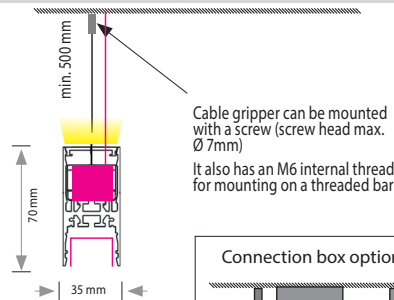

Suspension points

lengths without additional end caps