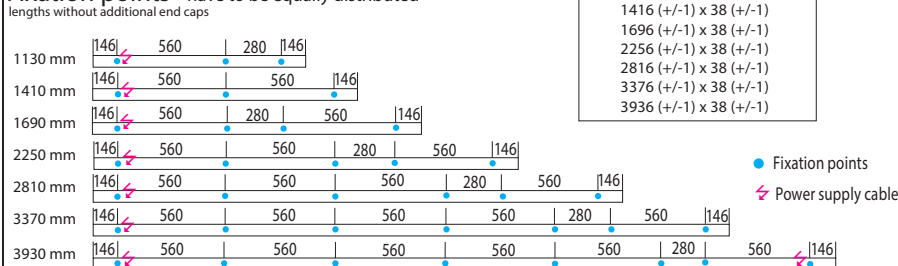

Fixation points - have to be equally distributed