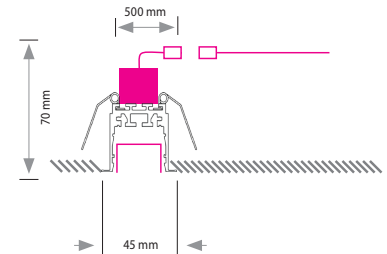

Mounting versions

0A - Pendant luminaire

- Suspended with height adjustable steel cables (1500 mm or 3000 mm), adjustment to be done on ceiling
- Recommended minimum distance to ceiling for luminaires with indirect light is 500 mm to achieve even illumination
- Power supply integrated in luminaire.
- Position of suspension points can be repositioned on-site if necessary (within limits, please check with our office)
- Power supply cable included for single luminaires
- Connection box optional

Fixation points - have to be equally distributed

Dimensions in mm

OV - Recessed luminaire with frame

- Luminaire with springs for easy mounting in plasterboard ceiling
- Delivery with quick mounting plug (Adels AC 164/5) incl. 500 mm connection cable
- Up to ceiling thickness of 35 mm
- Fixation points can be adapted on-site if necessary (within limits, please check with our office)

Fixation points - have to be equally distributed

Dimensions in mm

VB - Recessed luminaire frameless plasterboard ceiling

- Luminaire for frameless recessed mounting in plasterboard ceiling
- Power supply cable not included
- Power supply integrated in luminaire
- Incl. mounting profile
- Fixation points can be adapted on-site if necessary (within limits, please check with our office)
- For further details see mounting instructions