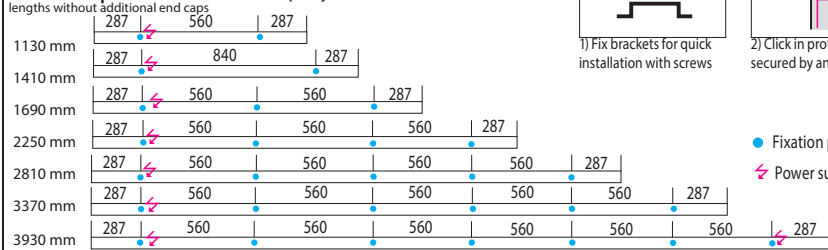

PALADIO TRACK 35

OP - Surface mounted luminaire

- Surface mounting with mounting brackets
- Position of mounting brackets can be adjusted on-site if necessary (within limits, please check with our office)
- Power supply cable not included
- Power supply and terminal clamp integrated in luminaire
- Minimal distance to wall and other objects 50 mm
- Position of power supply outlet flexible

Fixation points - have to be equally distributed