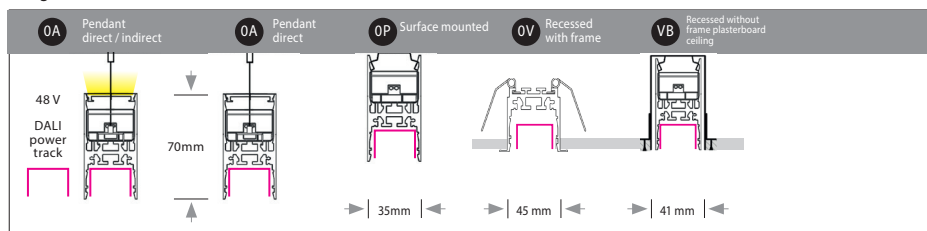

PALADIO TRACK 35

Light elements and luminaires for 48V DALI power track

Housing: Aluminium profile with integrated black 48V DALI power track and diverse light elements

Design: SATTLER

The integrated magnetic adapter allows any positioning of light elements with reflector, microprism or opal diffuser on the 48V track of the PALADIO profile.

Attachable lights from the SATTLER portfolio, such as FINO SPOT 2, FINO PENDANT, EVOLUTION SPOT, AVVENI SPOT, AVVENI PENDANT and PALITO can also be freely positioned on the track with the magnetic adapter.

Each individual system luminaire of the PALADIO system can be equipped with light elements with a maximum of 100W.

	L x W x H mm	Wattage	Lumen	Weight²⁾ kg	Item No.		
Light elements for 48V DALI power track						-- . Light temperature optional 40. (4000 K) or 30. (3000 K)	
						-- Housing colour black - control via track (DALI) -- with adapter for power track H= 43 mm, visible H=25mm	
	Reflectors 286 x 22 x 25 567 x 22 x 25 567 x 22 x 50 240° tiltable	5,2 9,9 9,9	412 865 865	0,20 0,38	2011. 2012. 2022.	-- . 06.00.62.000.Z -- . 06.00.62.000.Z -- . 06.00.62.000.Z	CRI > 95 | UGR < 19
	Microprism 567 x 22 x 25 1128 x 22 x 25	11,9 23,8	704 1409	0,28 0,56	2017. 2019.	-- . 06.00.62.000.Z -- . 06.00.62.000.Z	CRI > 90 | UGR < 25
	Opal 567 x 22 x 25 1128 x 22 x 25	11,9 23,8	1005 2011	0,28 0,56	2007. 2009.	-- . 06.00.62.000.Z -- . 06.00.62.000.Z	CRI > 90 | UGR < 29
	Reflectors - flush mount 300 x 16 x 18	4,9	333	0,50	2030.	-- . 06.00.62.000.Z	CRI > 90 | UGR < 11
	FINO SPOT 2 Ø 22 / L 165	4	365	0,4	1539.	For further information see Spec Sheet FINO SPOT 2	
	FINO PENDANT Ø 22 / L 600 Ø 22 / L 800 Ø 22 / L 1240 Ø 22 / L 1550	4 4 4 4	365 365 365 365	0,5 0,7 0,8 0,8	1533. 1534. 1535. 1536.	For further information see Spec Sheet FINO PENDANT	
	EVOLUTION SPOT Ø 42 / L 110 24°/38° Ø 60 / L 157 24°/34°	6,8 17	625 1587	0,4 0,5	1787./1788. 1789./1790.	For further information see Spec Sheet EVOLUTION SPOT	 SPOT S SPOT M
	AVVENI SPOT Ø 196 / L 270	12,5	1282/1550	1,6	1805.	For further information see Spec Sheet AVVENI SPOT	
	AVVENI PENDANT 1 Ø 196 / H 101	12,5	1282/1550	0,8	1211.	For further information see Spec Sheet AVVENI PENDANT 1	
	PALITO Ø 22 / L 1240 Ø 22 / L 1550	10 15	1385 2080	1,4 2,0	1541. 1542.	For further information see Spec Sheet PALITO