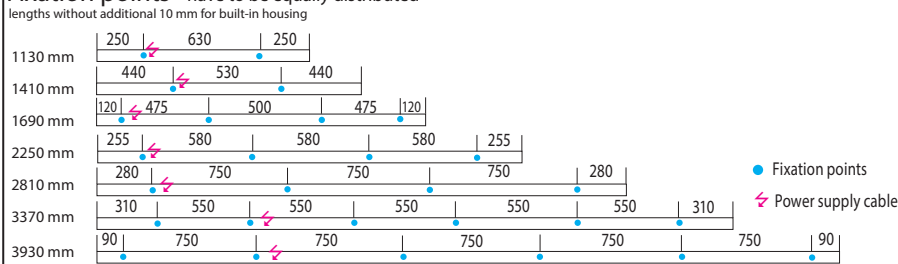

Fixation points - have to be equally distributed