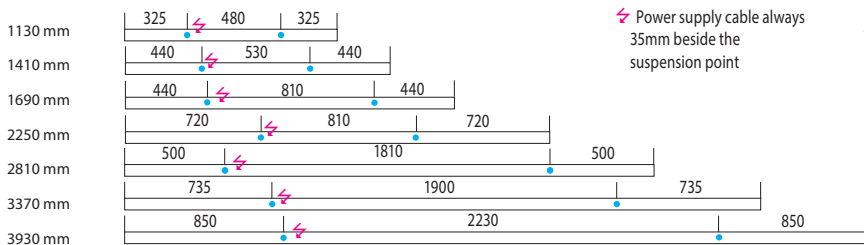

Suspension points

lengths without additional end caps