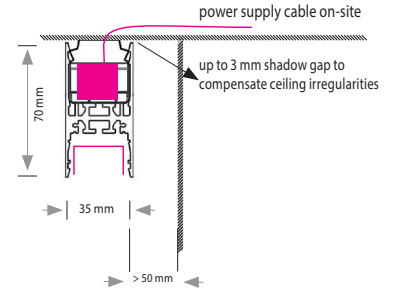

Mounting versions

0A - Pendant luminaire

- Suspended with height adjustable steel cables (1500 mm or 3000 mm), adjustment to be done on ceiling
- Recommended minimum distance to ceiling for luminaires with indirect light is 500 mm to achieve even illumination
- Power supply integrated in luminaire.
- Position of suspension points can be repositioned on-site if necessary (within limits, please check with our office)
- Power supply cable included for single luminaires
- Connection box optional

Suspension points

lengths without additional end caps

PALADIO TRACK 35

OP - Surface mounted luminaire

- Surface mounting with mounting brackets
- Position of mounting brackets can be adjusted on-site if necessary (within limits, please check with our office)
- Power supply cable not included
- Power supply and terminal clamp integrated in luminaire
- Minimal distance to wall and other objects 50 mm
- Position of power supply outlet flexible

Fixation points - have to be equally distributed

Dimensions in mm

OV - Recessed luminaire with frame

- Luminaire with springs for easy mounting in plasterboard ceiling
- Delivery with quick mounting plug (Adels AC 164/5) incl. 500 mm connection cable
- Up to ceiling thickness of 35 mm
- Fixation points can be adapted on-site if necessary (within limits, please check with our office)