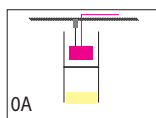

0A
Pendant/Pendel