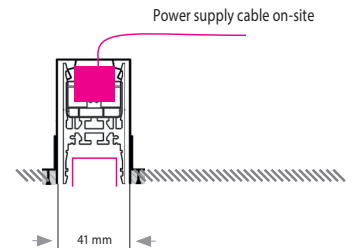

Fixation points - have to be equally distributed