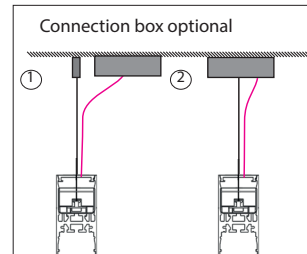

Suspension points

lengths without additional end caps